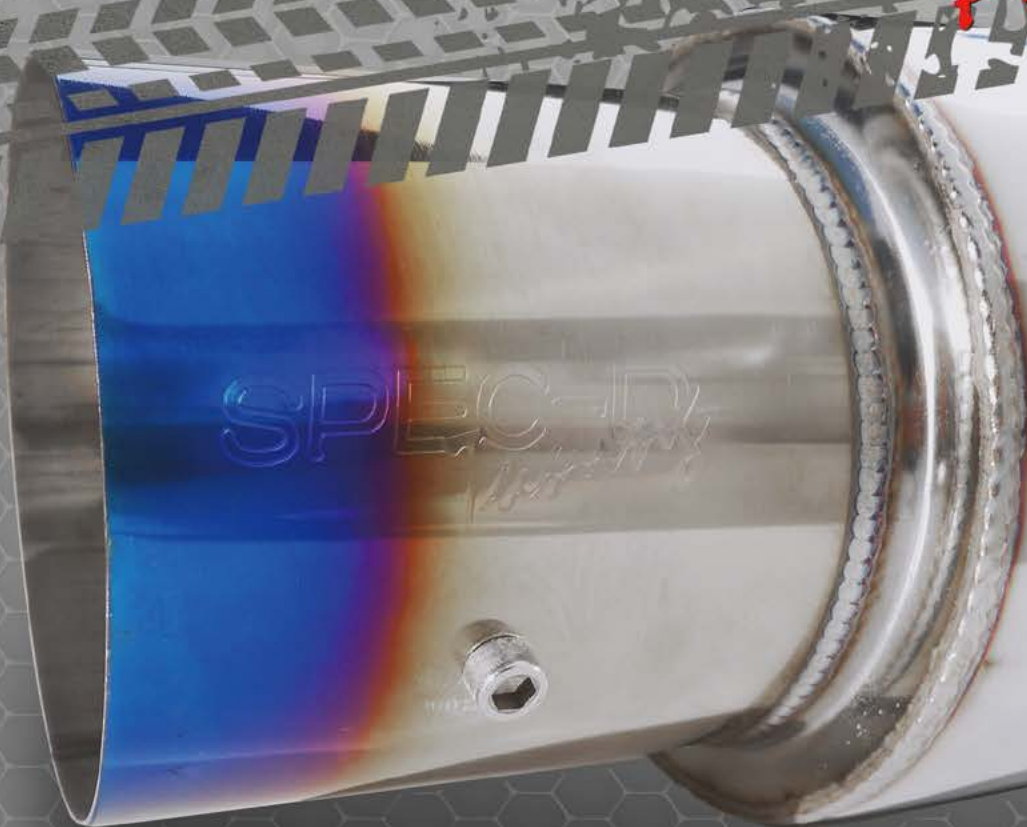

ENGINE
Power