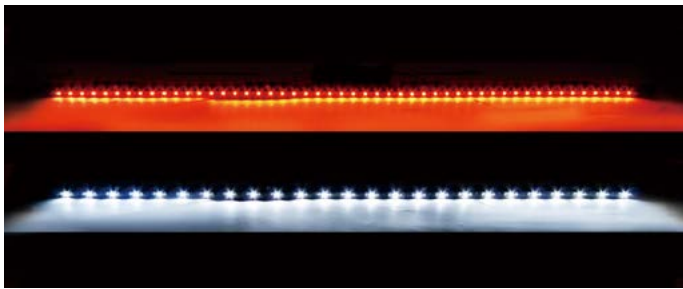

LED LIGHT BULB

CLD-L23D-12
LED DOME LIGHT 12 PCS LED

CLD-L23D-24
LED DOME LIGHT 24 PCS LED

TRUCK TAIL GATE LIGHT

LTG-LED49 / LTG-LED60
49" / 60" LED TAILGATE BAR LIGHT

LTG-LED49 & LTG-LED60 FUNCTION

INTRO LIGHTING