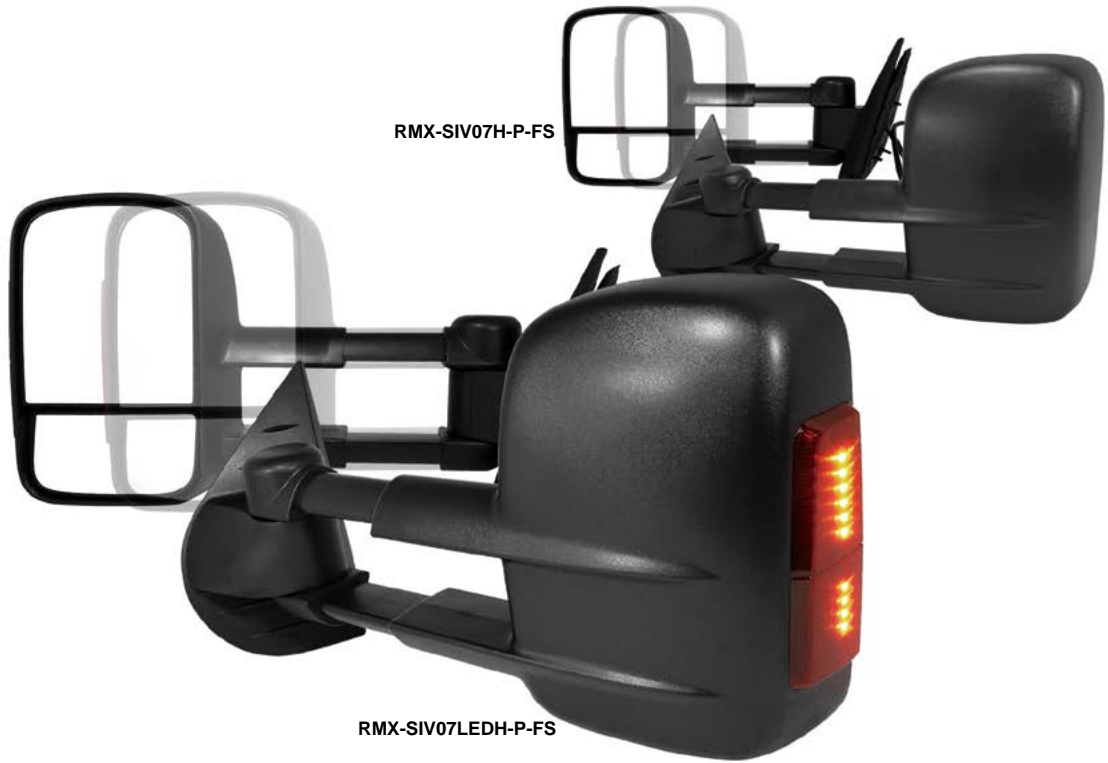

EXTENDED TOWING MIRROR

RMX-SIV07H-P-FS

RMX-SIV07LEDH-P-FS

	POWER	MANUAL	LED SIGNAL LIGHT	PUDDLE LIGHTS	CHROME CAP	BLACK DURABLE ABS PLASTIC	HEATED
88-98 CHEVY C10							
RMX-C1088CRLED-P-FS	★		★		★		
RMX-C1088CRLED-M-FS		★	★		★		
RMX-C1088LED-P-FS	★		★			★	
RMX-C1088LED-M-FS		★	★			★	
RMX-C1088-P-FS	★					★	
RMX-C1088-M-FS		★				★	
99-02 CHEVY SILVERADO							
RMX-SIV99H-P-FS	★					★	★
RMX-SIV99-M-FS		★				★	
03-06 CHEVY SILVERADO							
RMX-SIV03CRLEDH-P-FS	★		★		★		★
RMX-SIV03LEDH-P-FS	★		★			★	★
RMX-SIV03H-P-FS	★					★	★
07-13 CHEVY SILVERADO							
RMX-SIV07CRLEDH-P-FS	★		★		★		★
RMX-SIV07LEDH-P-FS	★		★			★	★
RMX-SIV07H-P-FS	★					★	★
RMX-SIV07-M-FS		★				★	
14-UP CHEVY SILVERADO							
RMX-SIV14LEDH-P-FS	★		★			★	★
RMX-SIV14H-P-FS	★					★	★
97-03 FORD F150							
RMX-F15097CRLED-P-FS	★		★		★		
RMX-F15097LED-P-FS	★		★			★	
RMX-F15097LED-M-FS		★	★			★	
RMX-F15097-P-FS	★					★	
RMX-F15097-M-FS		★				★	

INTRO LIGHTING ENGINE

EXTERIOR

INTERIOR SUSPENSION