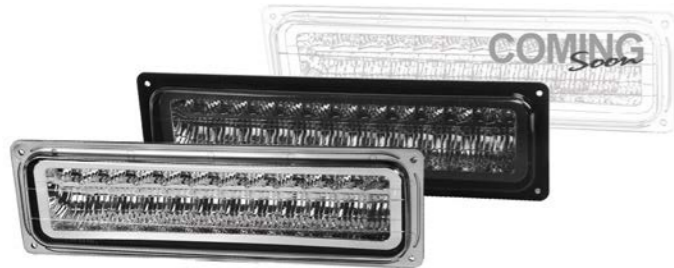

► C/K SERIES TRUCK 1988 - 1998

LB-C1088CLED-RS / LB-C1088GLED-RS / LB-C1088JMLED-RS
88-98 CHEVY C10 LED BUMPER LIGHTS