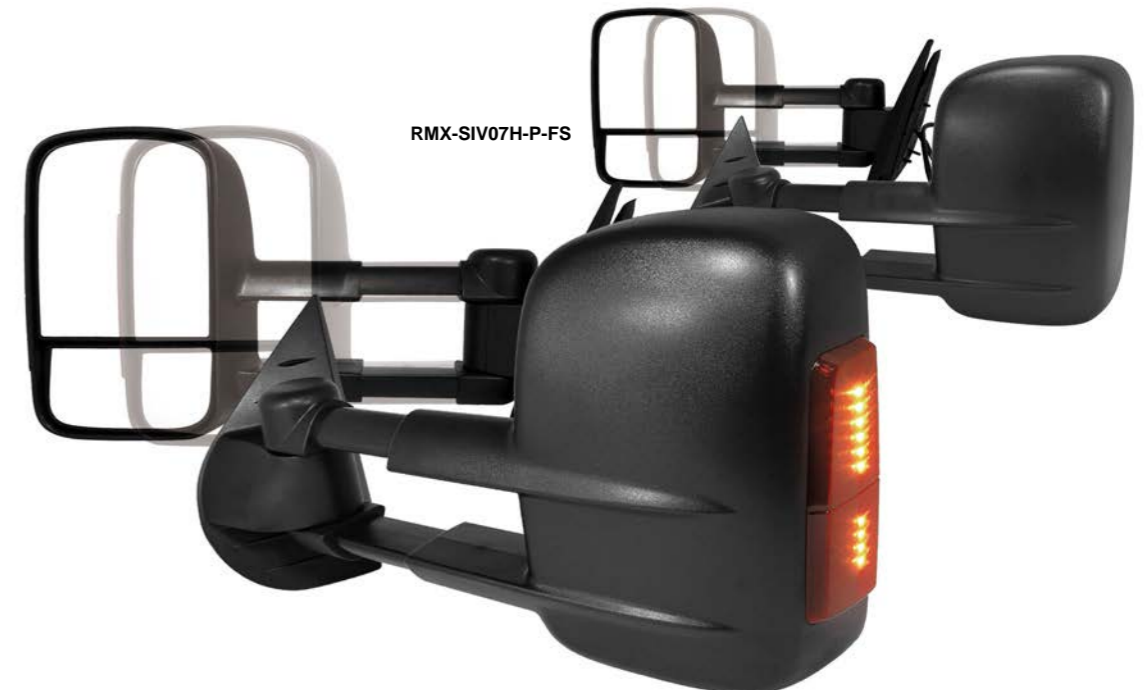

► **EXTENDED TOWING MIRROR**

AMBER LED TURN SIGNAL

TELESCOPING FUNCTION

BLACK DURABLE ABS PLASTIC

CONVEX SPOTTER MIRRORS

RMX-SIV07H-P-FS

RMX-SIV07LEDH-P-FS

► EXTENDED TOWING MIRROR