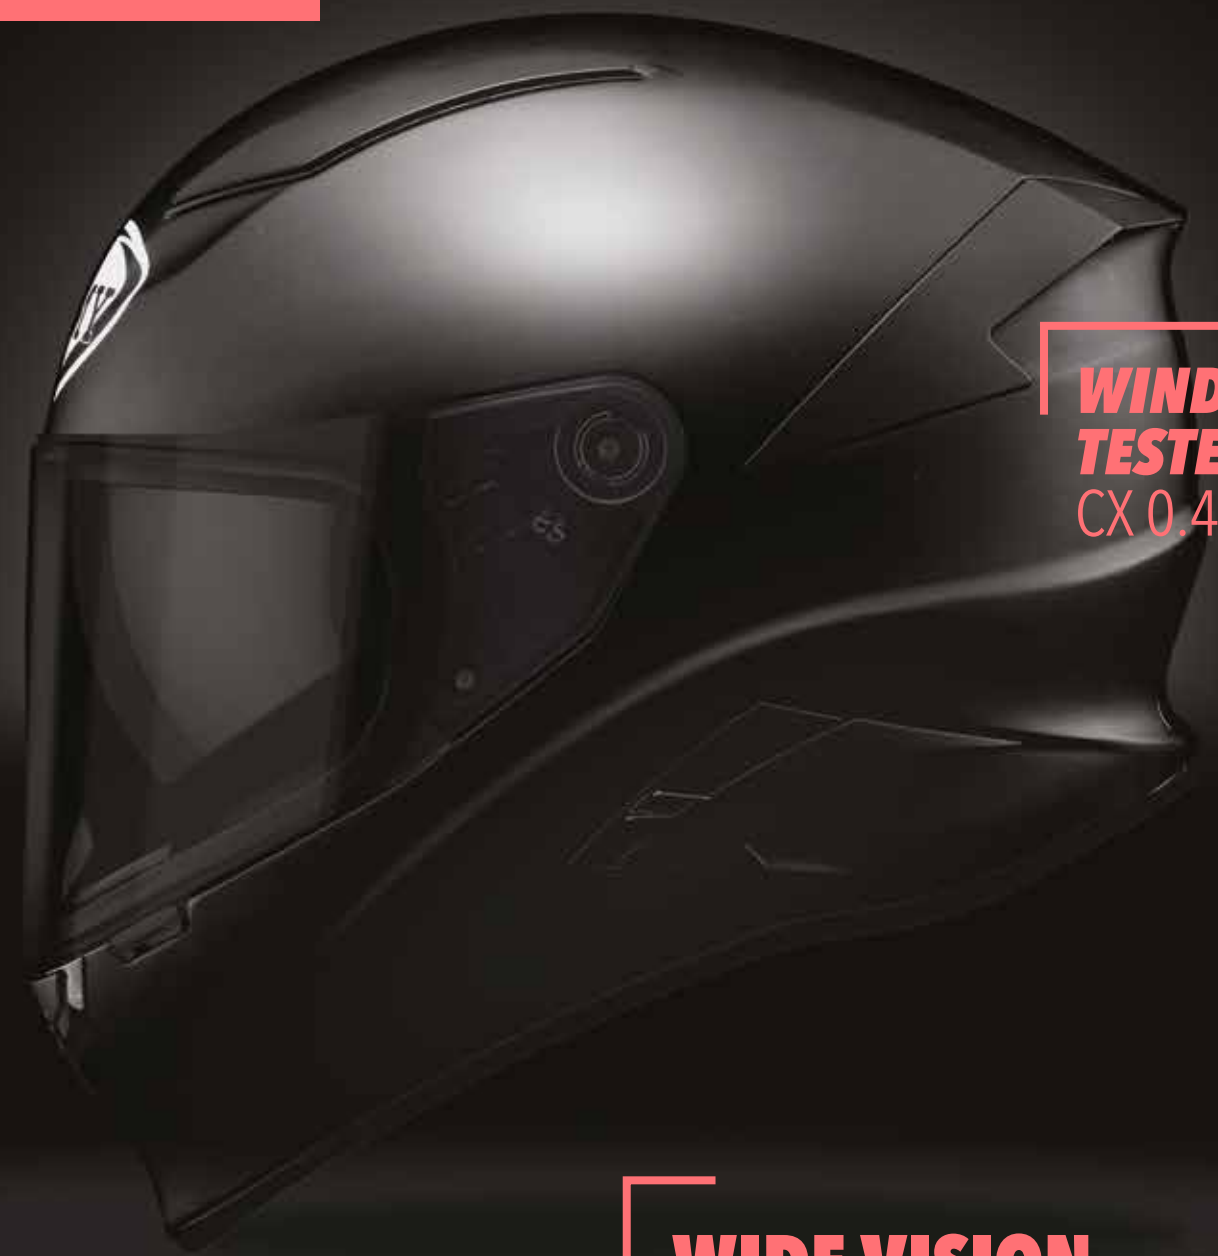

INJECTED VISOR

REMOVABLE INNERS

D-RING

ANTI-SCRATCH

WIDE RANGE OF COLORS

NEW VISOR MECHANISM

WIDE VISION

WIND TUNNEL TESTED
CX 0.45