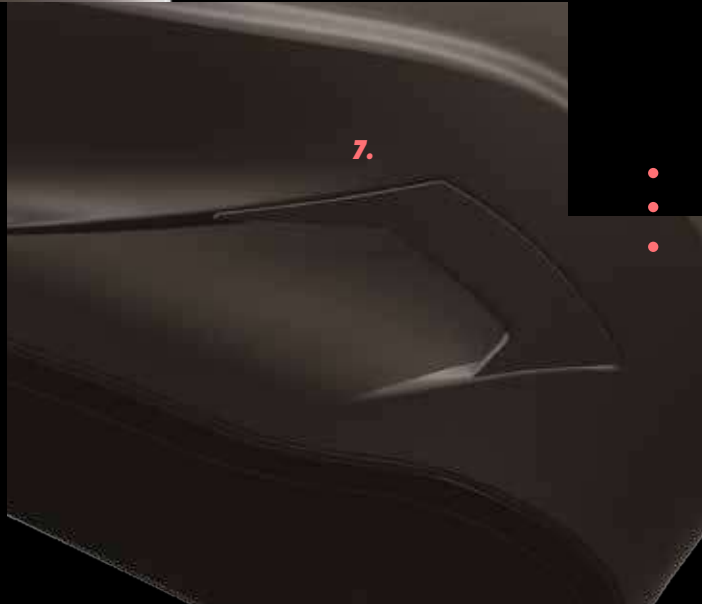

3. Front Ventilation
4. Optic class 1 visor
5. PINLOCK MAX VISION 70 incluso / included
6. Chin Air Intake

SPEEDSTAR
NEW HELMET