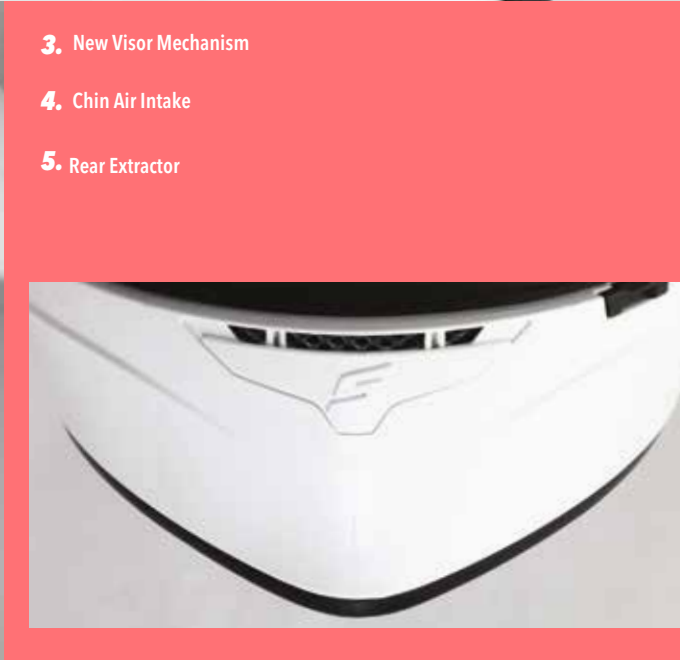

SUN VISOR

STELLAR
SPORT TOURING

STELLAR
NEW
HELMET

PINLOCK MAX VISION 70 INCLUDED

NEW

PLAIN WHITE
ECE CODE
KSST00W3

STELLAR
SPORT TOURING

1. Optic class 1 visor