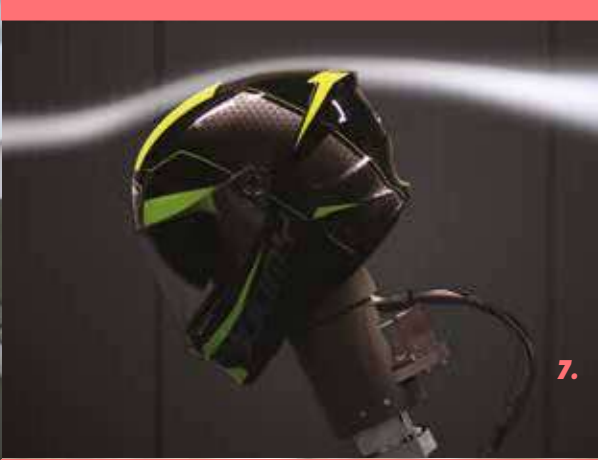

6.

7.

5. prototype
6. engineering
7. wind tunnel
8. test