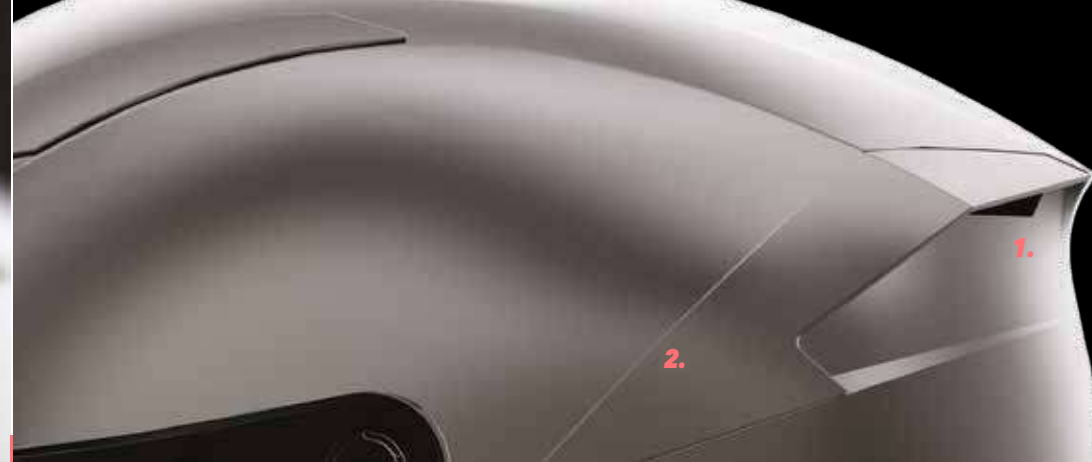

1. Rear Extractor
2. Double Aerodynamic Spoiler

3. Front Ventilation
4. Optic class 1 visor
5. PINLOCK MAX VISION 70 incluso / included
6. Chin Air Intake

SPEEDSTAR
NEW HELMET

7. Bottom Extractor
8. New Visor Mechanism
9. Ultra Wide Antifog Sun visor