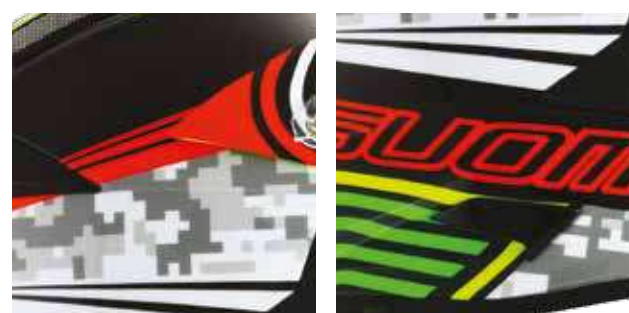

PIXEL
ECE CODE
KSAL0008