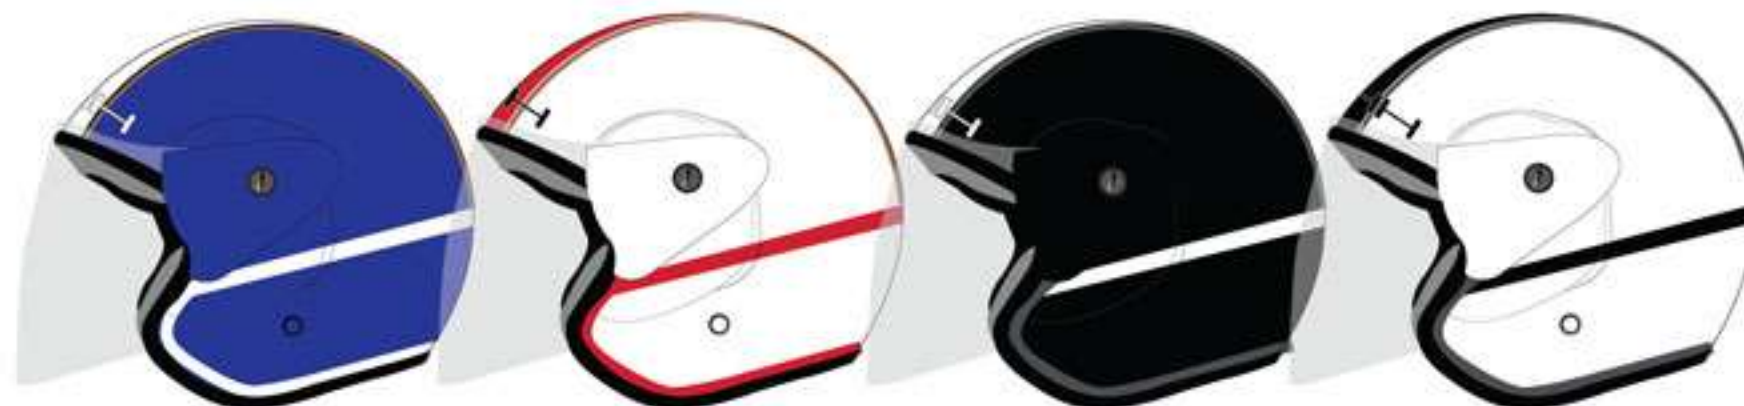

WHITE RED GREEN

BLUE WHITE

WHITE RED

BLACK WHITE GRAY

WHITE BLACK GRAY

T-373 Blooming

- ▶ DOT, ECE Approved
- ▶ Sizes: XS.S.M.L.XL.XXL
- ▶ Advanced ThermoPoly Shell
- ▶ Removable/ Washable Aqua-Dry Liner®
- ▶ UV Coated/ Distortion Free Visor