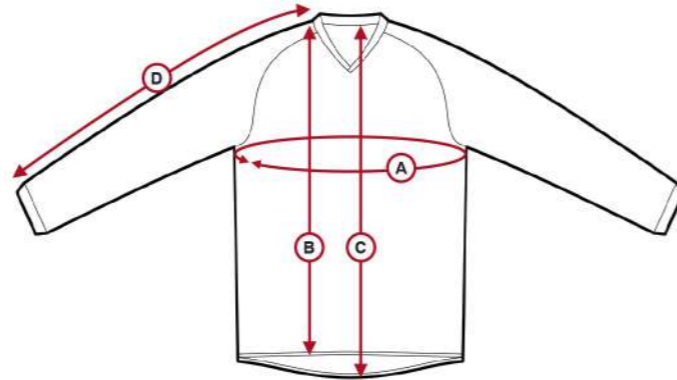

JACKETS

ADULT ENDURO JACKET				
SIZE	A	B	C	D
	Chest circumference	Sleeves length	Center back length	Shoulder width
M	126 cm.	67 cm.	72 cm.	56 cm.
L	130 cm.	68,5 cm.	73,5 cm.	57 cm.
XL	134 cm.	70 cm.	75 cm.	58 cm.
XXL	138 cm.	71,5 cm.	76,5 cm.	59 cm.

JACKETS

JERSEYS

ADULT JERSEY				
SIZE	A	B	C	D
	Chest circumference	Front length	Center back length	Sleeves length
XS	100 cm.	70 cm.	73,5 cm.	75,9 cm.
S	104 cm.	72 cm.	75,5 cm.	78,1 cm.
M	108 cm.	74 cm.	77,5 cm.	80,3 cm.
L	112 cm.	76 cm.	79,5 cm.	82,5 cm.
XL	116 cm.	78 cm.	81,5 cm.	84,7 cm.
XXL	120 cm.	80 cm.	83,5 cm.	86,9 cm.
XXXL	124 cm.	82 cm.	85,5 cm.	89,1 cm.

JERSEYS

HELMETS

ADULT HELMETS						
	XXS	XS	S	M	L	XL
A	51 / 52 cm	53 / 54 cm	55 / 56 cm	57 / 58 cm	59 / 60 cm	61 / 62 cm

KID HELMETS

	S	M	L
A	47 / 48 cm	49 / 50 cm	51 / 52 cm

HELMETS

GLOVES

ADULT GLOVES			
SIZE	NUMBER	HAND (cm)	HAND (Inches)
		Hand circumference without thumb	Hand circumference without thumb
S	8	18 - 19,5	7 - 7,6
M	9	19 - 21,5	7,4 - 8,5
L	10	21 - 23	8,3 - 9
XL	11	22,5 - 24	8,8 - 9
XXL	12	23 - 25,5	9 - 10

KID GLOVES

SIZE	YEAR
S	5/6
M	7/8
L	9/10
XL	11/12

GLOVES

PANTS

ADULT MADE IN ITALY PANTS			
SIZE USA/EU	A	G	H
	Waist circumference	Inseam	Length
26/44	79 cm.	70 cm.	96 cm.
28/46	82 cm.	71 cm.	98 cm.
30/48	85 cm.	72 cm.	100 cm.
32/50	88 cm.	73 cm.	101 cm.
34/52	91 cm.	74 cm.	102 cm.
36/54	94 cm.	75 cm.	104 cm.
38/56	97 cm.	76 cm.	106 cm.
40/58	100 cm.	77 cm.	108 cm.

ADULT ENTRY LEVEL PANTS			
SIZE USA/EU	A	G	H
	Waist circumference	Inseam	Length
26/44	80 cm.	71 cm.	93 cm.
28/46	84 cm.	72 cm.	95 cm.
30/48	89 cm.	73 cm.	97 cm.
32/50	94 cm.	75 cm.	100 cm.
34/52	97 cm.	77 cm.	103 cm.
36/54	100 cm.	79 cm.	106 cm.
38/56	103 cm.	80 cm.	108 cm.
40/58	110 cm.	81 cm.	110 cm.

PANTS

KID PANTS			
SIZE	A	G	H
	Waist circumference	Inseam	Length
26 (24/26)	68 cm.	54 cm.	80 cm.
30 (28/30)	73 cm.	57 cm.	80 cm.
34 (32/34)	77 cm.	62 cm.	84 cm.
38 (36/38)	80 cm.	63 cm.	86 cm.
40 (40/42)	84 cm.	65 cm.	90 cm.

BOOTS