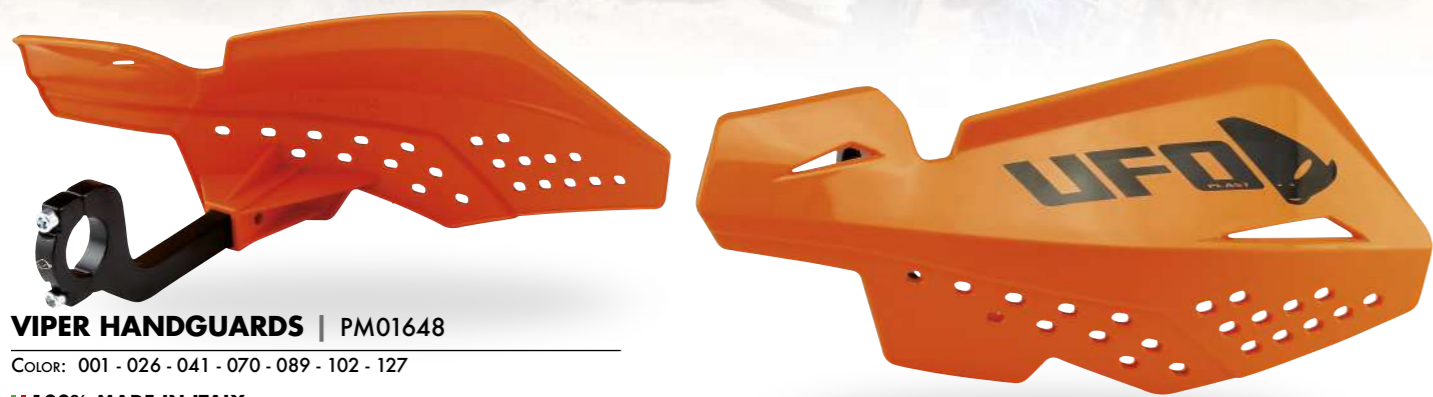

100% MADE IN ITALY

Replacement plastic for Vulcan handguards

VIPER HANDGUARDS | PM01648

Color: 001 - 026 - 041 - 070 - 089 - 102 - 127

100% MADE IN ITALY

enduro Universal "Viper" handguards

Color: 001 Color: 127 Color: 102 Color: 026 Color: 070 Color: 089 Color: 041