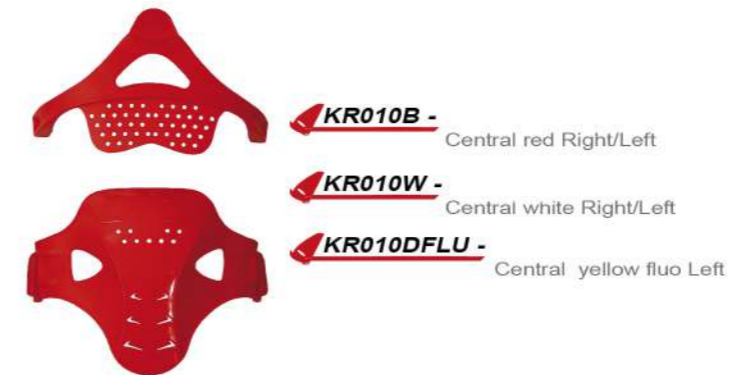

REPLACEMENTS MORPHO FIT KNEE BRACE

100% MADE IN ITALY

In creating Structure, the ADHM (assembly/disassembly home made) system was used. This is a modular concept logic for completely independent assistance.