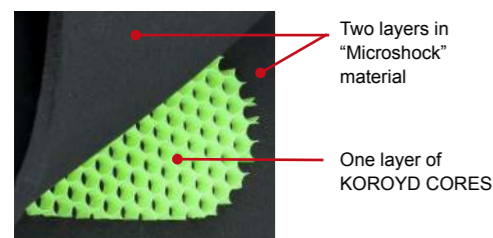

ATRAX back protector - short | PS02382

SIZES: Height under mt. 1,65 | Color: K

ATRAX back protector - medium | PS02383

SIZES: Height under mt. 1,75 | Color: K

ATRAX back protector - long | PS02384

SIZES: Height over mt. 1,75 | Color: K

ATRAX back protector - extra long | PS02388

SIZES: Height over mt. 1,85 | Color: K

Two layers in "Microshock" material

One layer of KOROYD CORES

MADE IN ITALY

"ATRAX" back protector, with internal multilayer (3 layers) protection made by two layers in "Microshock" material with one layer of KOROYD CORES material inside. Internal protection removable for washing. With body belt and straps.