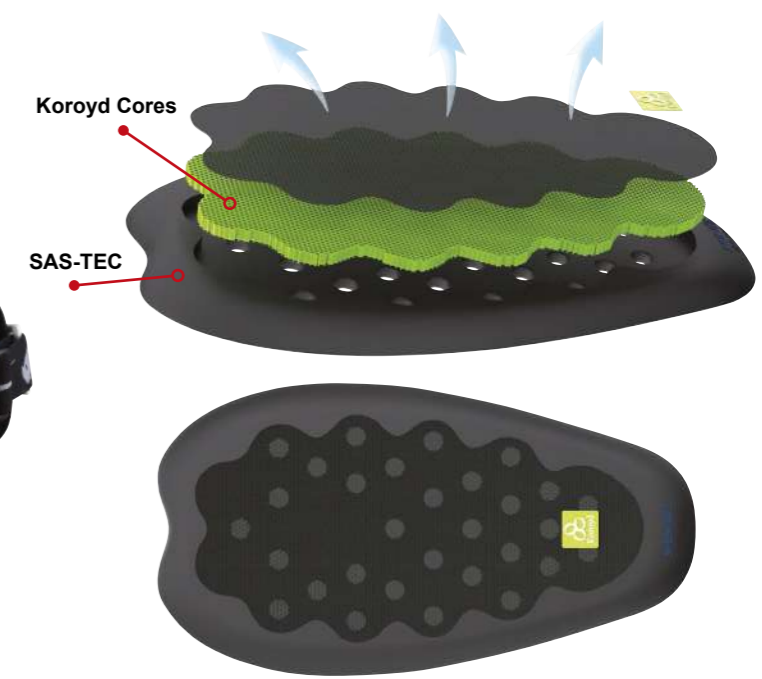

Back protector with SAS TEC / KOROYD Technology removable for washing