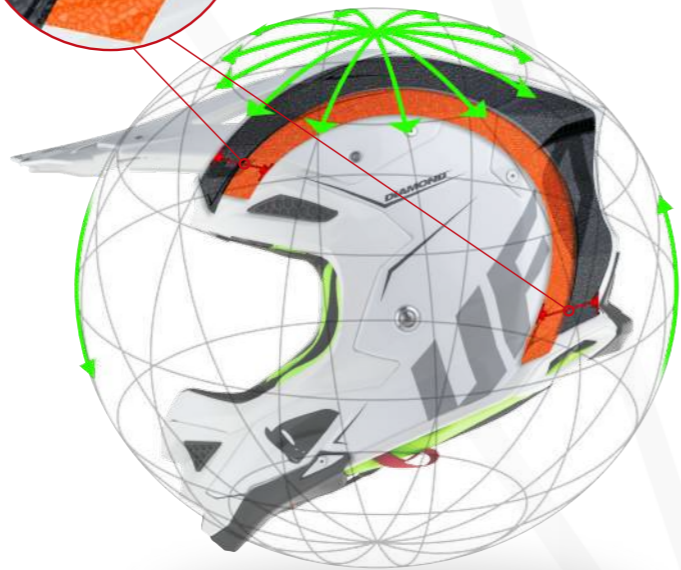

DIAMOND

DIAMOND HELMET

2019

Diamond is the innovative, revolutionary helmet developed by UFO PLAST engineers, created after long and careful search aimed at achieving the highest level of protection and comfort, using the most advanced technologies and materials to protect and make off-road driving more comfortable.