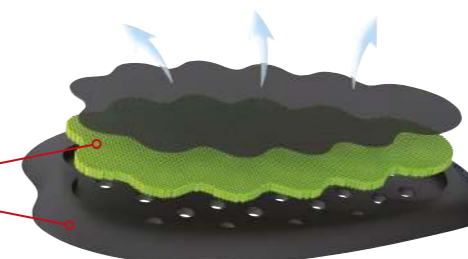

The relief semisphere in the back side of the back protector allows an important increase in airflow and effective heat dissipation.

Internal protections with SAS TEC/Koroyd technology. Removable for washing