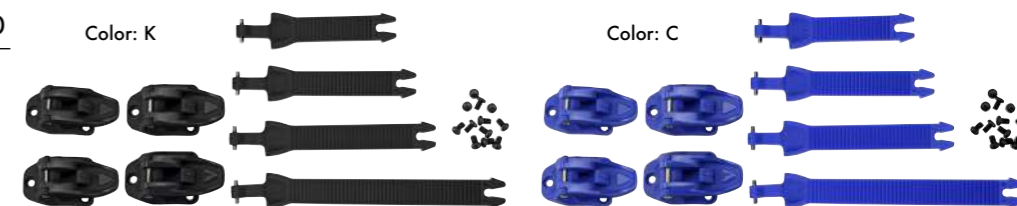

STRAP BUCKLE KIT | BR040

Color: C - K

Strap buckle kit for Avior boots