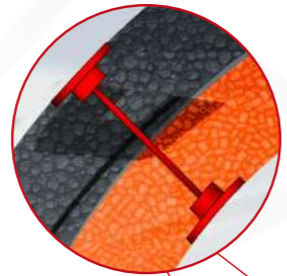

Diamond is the innovative, revolutionary helmet developed by UFO PLAST engineers, created after long and careful search aimed at achieving the highest level of protection and comfort, using the most advanced technologies and materials to protect and make off-road driving more comfortable.

DCS - Diamond Concept Shell

The outer Diamond shell and its original "diamond" design, studied to optimise shell design to maximise shock absorption and dissipation, has been built using the latest technology and is made up of a high percentage of Carbon (over 60%) and Aramid fibre to maximise performance and minimise weight.