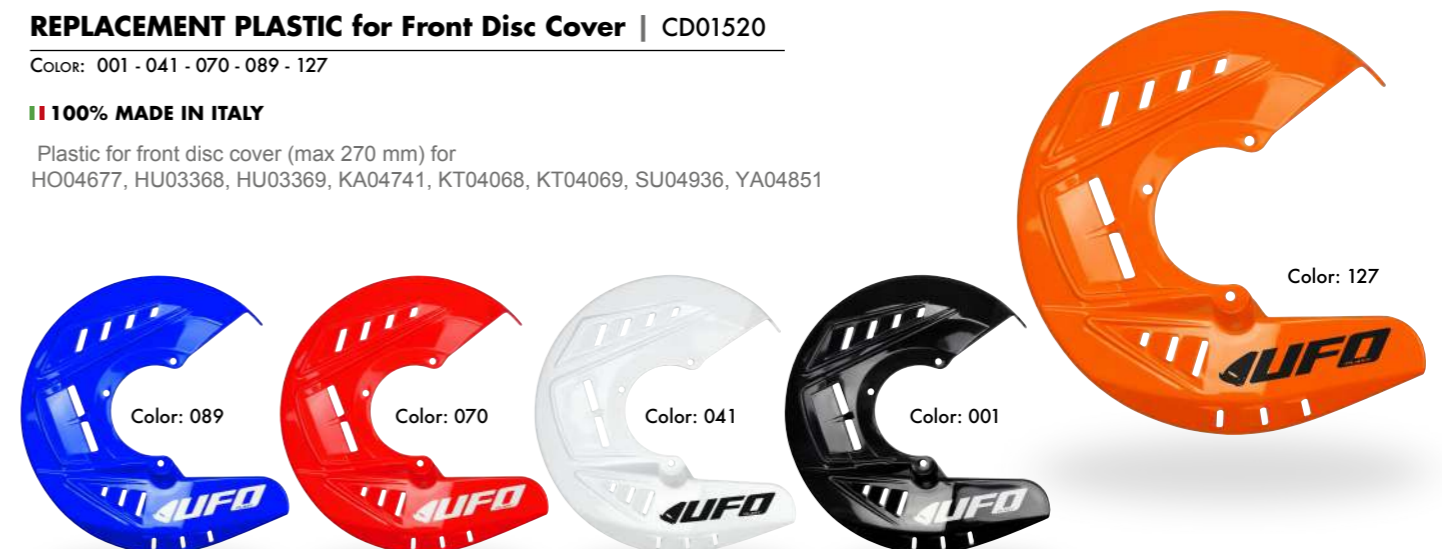

STADIUM NUMBER PLATES

100% MADE IN ITALY

"Stadium" number plate with integrated fork protection distinguishes itself for its exclusive design, developed to contain the front brake cable. "Stadium" number plate is available for: HONDA - YAMAHA - KAWASAKI - KTM - HUSQVARNA