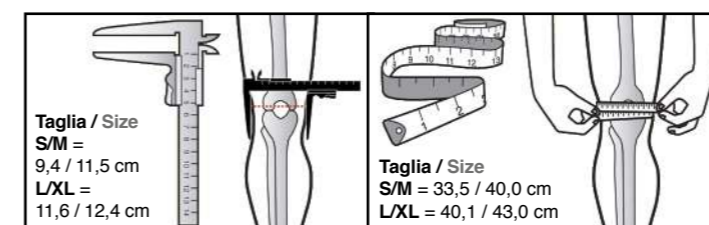

Sizes: S/M - L/XL | Color: W - DFLU

MORPHO FIT Knee brace: RIGHT SIDE

MORPHO FIT - PAIR | KB003

Sizes: S/M - L/XL | Color: W - DFLU

MORPHO FIT Knee brace: PAIR

100% MADE IN ITALY

KNEE WIDTH
reference: centre of the patella