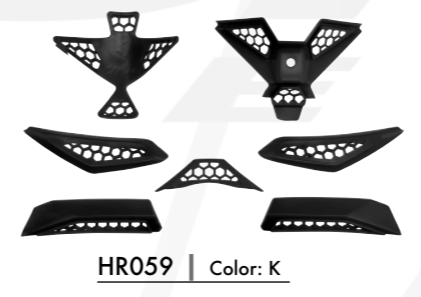

HR059 | Color: K

BACK SPOILER FOR DIAMOND HELMETS

100% MADE IN ITALY Back spoiler for DIAMOND Helmets