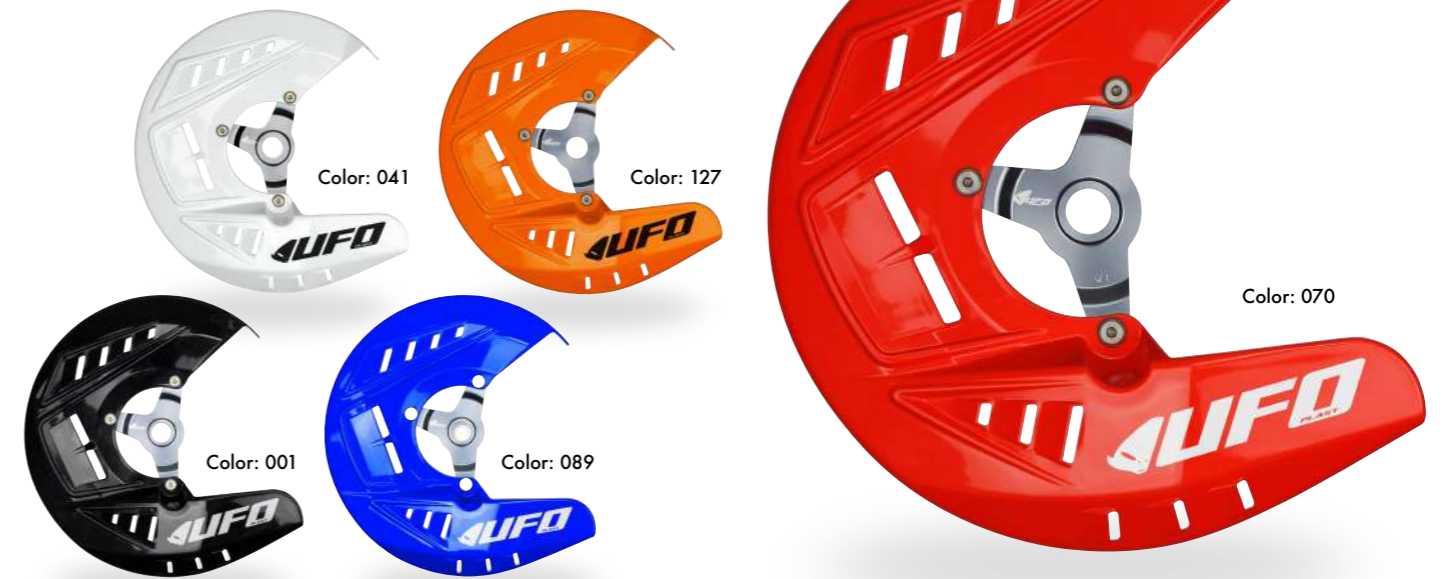

FRONT DISC COVER

MADE IN ITALY

Front disc cover, aluminium mounting kit included (see chart)