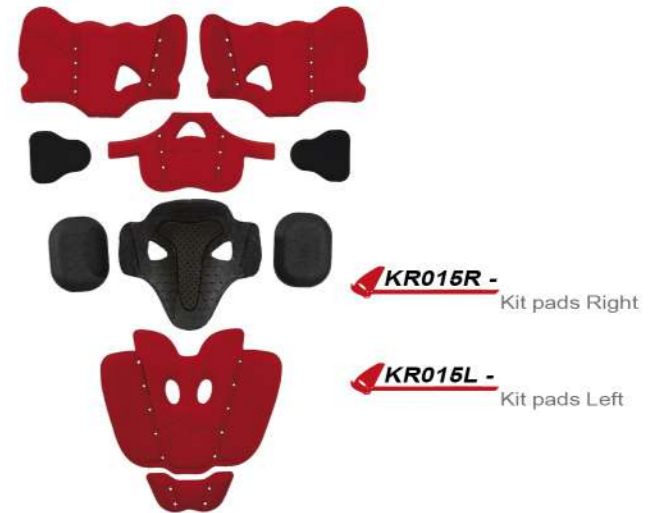

REPLACEMENTS MORPHO FIT KNEE BRACE

100% MADE IN ITALY

In creating Structure, the ADHM (assembly/disassembly home made) system was used. This is a modular concept logic for completely independent assistance.