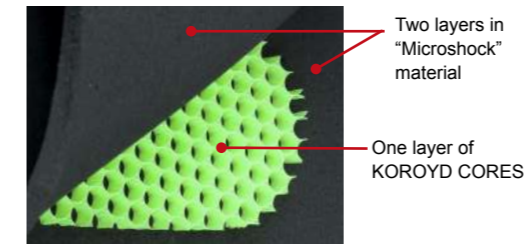

ATRAX Back Protector for kids - LONG | PS02382

Sizes: For children age 9 - 12 years | Color: K

MADE IN ITALY

CE BACK PROTECTOR: CEEN1621-2

POWERED BY
Koroyd

"ATRAX" back protector for kids, with internal multilayer (3 layers) protection made by two layers in "Microshock" material with one layer of KORROYD CORES material inside. Internal protection removable for washing. With body belt and straps.

LIGHTWEIGHT