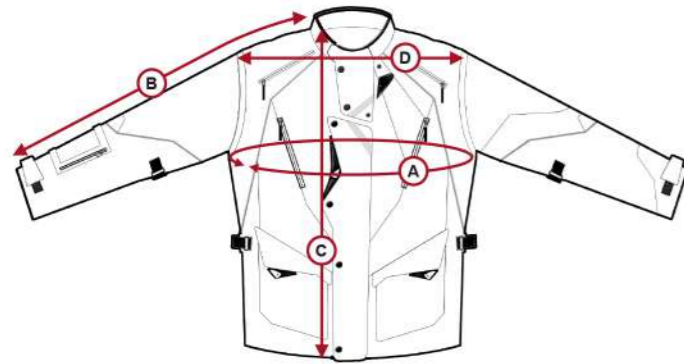

JACKETS

ADULT ENDURO JACKET				
SIZE	A	B	C	D
	Chest circumference	Sleeves length	Center back length	Shoulder width
M	126 cm.	67 cm.	72 cm.	56 cm.
L	130 cm.	68,5 cm.	73,5 cm.	57 cm.
XL	134 cm.	70 cm.	75 cm.	58 cm.
XXL	138 cm.	71,5 cm.	76,5 cm.	59 cm.

JACKETS