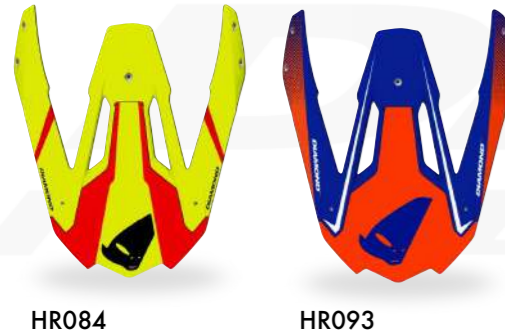

DIAMOND Multi-Axial Fiber Helmet

100% MADE IN ITALY

E11 22R-050618-P

NEON COLOR

DIAMOND | HE045

Sizes: XXS - XS - S - M - L - XL

DIAMOND Multi-Axial Fiber Helmet

100% MADE IN ITALY

E11 22R-050618-P

NEON COLOR

VISOR FOR DIAMOND HELMETS

100% MADE IN ITALY Visors for DIAMOND Helmets

HR076 HR077

HR087 HR090

HR084 HR093

HR079 HR080