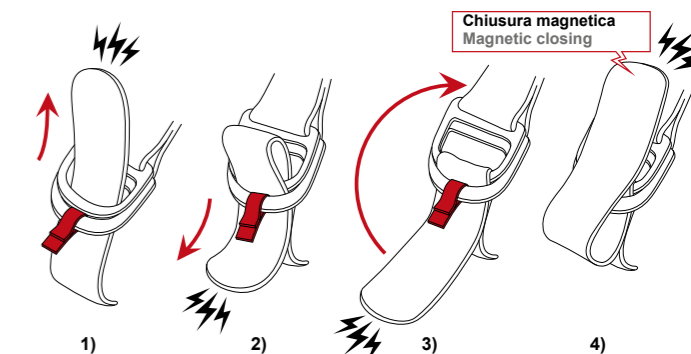

Latching system