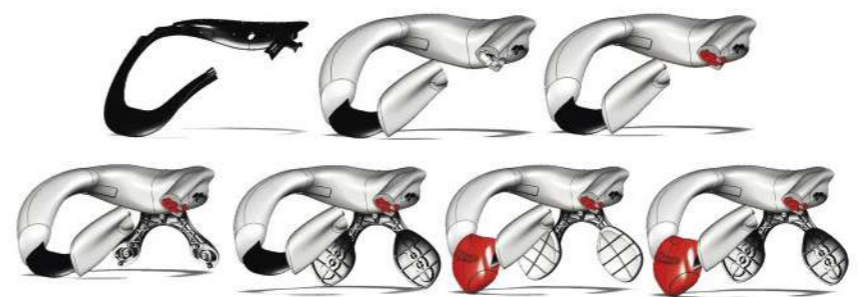

Ufo plast technicians used their great knowledge of the plastic polymers to produce the NSS (co-moulded injected polymers), avoiding the use of dangerous (in case of structural failure) composite fibers.

The side attack allows to wear the NSS with extreme facility and in total autonomy, also after putting the helmet in your head. A safety system allows the maintenance of the closure also case of crash.