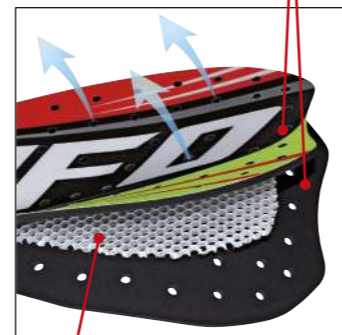

2 Layers in "Microshock" material

Strato in materiale a nido d'ape
Layer of honeycomb material

Back Protector for kids - LONG | PS02053

SIZES: Color: K
For children age 9 - 12 years

Back Protector for kids - MEDIUM | PS02052

SIZES: Color: K
For children age 7 - 9 years

Back Protector for kids - SHORT | PS02051

SIZES: Color: K
For children age 5 - 7 years

100% MADE IN ITALY

- Back Protector for kids
- High quality professional back protector for street or offroad riding
- Made from comfortable perforated foam underlayer
- With adjustable body belt