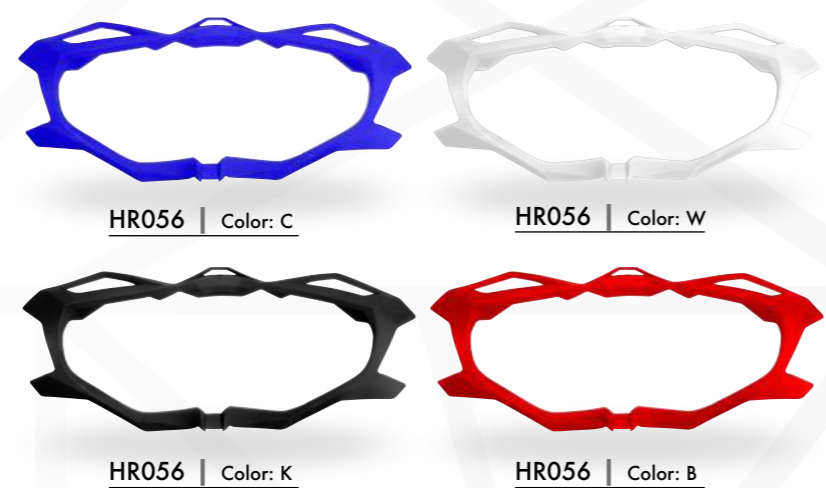

NOSE RUBBER PROTECTION FOR DIAMOND HELMETS

100% MADE IN ITALY Nose protection rubber for DIAMOND Helmets

HR056 | Color: C HR056 | Color: W
HR056 | Color: K HR056 | Color: B