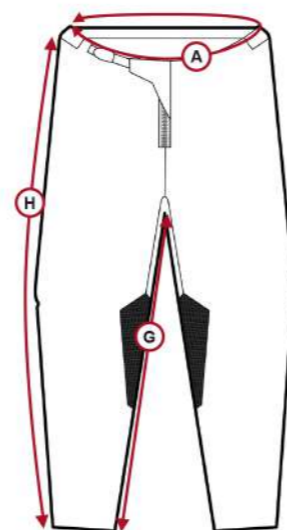

JACKETS

ADULT ENDURO JACKET				
SIZE	A	B	C	D
	Chest circumference	Sleeves length	Center back length	Shoulder width
M	126 cm.	67 cm.	72 cm.	56 cm.
L	130 cm.	68,5 cm.	73,5 cm.	57 cm.
XL	134 cm.	70 cm.	75 cm.	58 cm.
XXL	138 cm.	71,5 cm.	76,5 cm.	59 cm.

JACKETS

JERSEYS

ADULT JERSEY				
SIZE	A	B	C	D
	Chest circumference	Front length	Center back length	Sleeves length
XS	100 cm.	70 cm.	73,5 cm.	75,9 cm.
S	104 cm.	72 cm.	75,5 cm.	78,1 cm.
M	108 cm.	74 cm.	77,5 cm.	80,3 cm.
L	112 cm.	76 cm.	79,5 cm.	82,5 cm.
XL	116 cm.	78 cm.	81,5 cm.	84,7 cm.
XXL	120 cm.	80 cm.	83,5 cm.	86,9 cm.
XXXL	124 cm.	82 cm.	85,5 cm.	89,1 cm.

JERSEYS

HELMETS

ADULT HELMETS						
	XXS	XS	S	M	L	XL
A	51 / 52 cm	53 / 54 cm	55 / 56 cm	57 / 58 cm	59 / 60 cm	61 / 62 cm

KID HELMETS

	S	M	L
A	47 / 48 cm	49 / 50 cm	51 / 52 cm

HELMETS

GLOVES

ADULT GLOVES			
SIZE	NUMBER	HAND (cm)	HAND (Inches)
		Hand circumference without thumb	Hand circumference without thumb
S	8	18 - 19,5	7 - 7,6
M	9	19 - 21,5	7,4 - 8,5
L	10	21 - 23	8,3 - 9
XL	11	22,5 - 24	8,8 - 9
XXL	12	23 - 25,5	9 - 10

KID GLOVES

SIZE	YEAR
S	5/6
M	7/8
L	9/10
XL	11/12

GLOVES

PANTS

ADULT MADE IN ITALY PANTS			
SIZE USA/EU	A	G	H
	Waist circumference	Inseam	Length
26/44	79 cm.	70 cm.	96 cm.
28/46	82 cm.	71 cm.	98 cm.
30/48	85 cm.	72 cm.	100 cm.
32/50	88 cm.	73 cm.	101 cm.
34/52	91 cm.	74 cm.	102 cm.
36/54	94 cm.	75 cm.	104 cm.
38/56	97 cm.	76 cm.	106 cm.
40/58	100 cm.	77 cm.	108 cm.

ADULT ENTRY LEVEL PANTS			
SIZE USA/EU	A	G	H
	Waist circumference	Inseam	Length
26/44	80 cm.	71 cm.	93 cm.
28/46	84 cm.	72 cm.	95 cm.
30/48	89 cm.	73 cm.	97 cm.
32/50	94 cm.	75 cm.	100 cm.
34/52	97 cm.	77 cm.	103 cm.
36/54	100 cm.	79 cm.	106 cm.
38/56	103 cm.	80 cm.	108 cm.
40/58	110 cm.	81 cm.	110 cm.

PANTS

KID PANTS			
SIZE	A	G	H
	Waist circumference	Inseam	Length
26 (24/26)	68 cm.	54 cm.	80 cm.
30 (28/30)	73 cm.	57 cm.	80 cm.
34 (32/34)	77 cm.	62 cm.	84 cm.
38 (36/38)	80 cm.	63 cm.	86 cm.
40 (40/42)	84 cm.	65 cm.	90 cm.

BOOTS