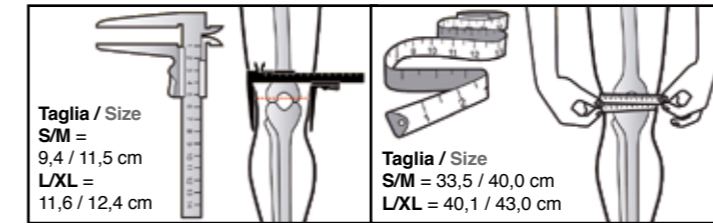

MORPHO FIT Knee brace: RIGHT SIDE

MORPHO FIT - PAIR • KB003

Sizes: S/M - L/XL

Color: W - DFLU

MORPHO FIT Knee brace: PAIR

KNEE WIDTH  
reference: centre of the patella

KNEE CIRCUMFERENCE  
reference: centre of the patella