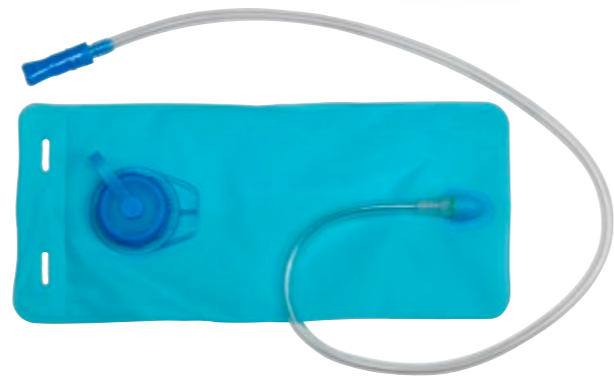

Once the cooling effect is finished, repeat the operation from point 1 to point 4

**CAMELBACK • MB02247**

Camelback with Hydration Reservoir 2L

NEON COLOR

**HYDRATION RESERVOIR • MB02249**

TPU Hydration Reservoir with tube and silicone valve; Capacity 2 Liters