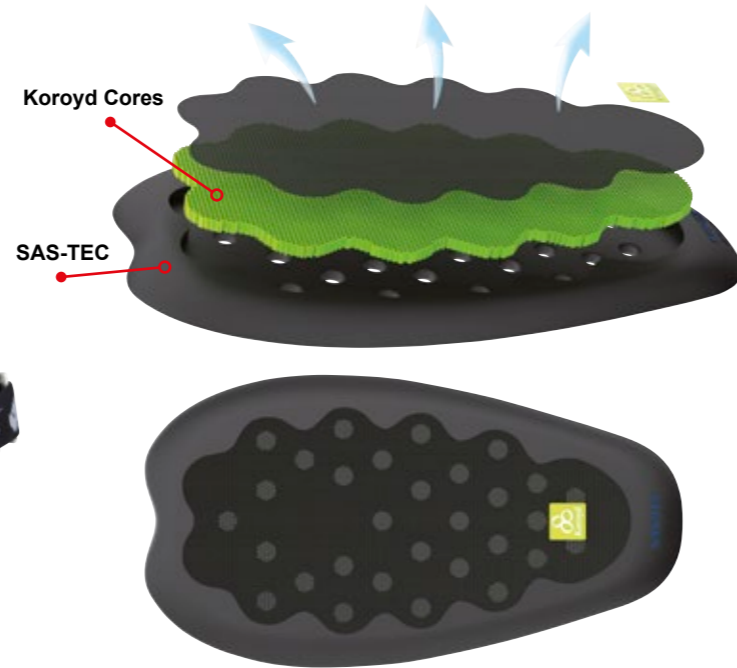

SAS-TEC body protection systems SAS TEC - KOROYD technology

With their new SK-protection-series UFO combines the positive features of SAS-TEC foam and Koroyd Cores to something completely new: lightweight, breathable and highest damping capacity.

Back protector with SAS TEC / KOROYD Technology removable for washing