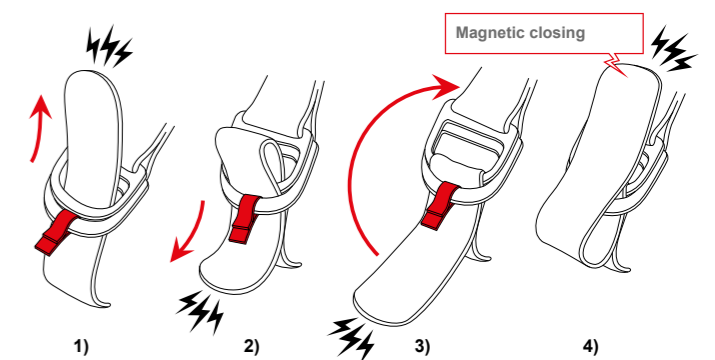

AES - Airflow Extraction System

The Diamond Helmet is fully removable for easier maintenance and cleaning: all components are fixed with Torx imprint aluminium screws (T8). The interior, mounted on the helmet by means of snaps, is made of premium, breathable materials and offers excellent comfort. The inner padding is easy to disassemble and fully removable for washing and to ensure perfect hygiene.

**ECPR - Emergency Cheek Pads Removing**

Cheek pads are also equipped with a Quick removal system in case of emergency. This allows users to remove cheek pads with the helmet still on, allowing for easier helmet removal in the event of an accident.

ECPR - Emergency Cheek Pads Removing

**Latching system**

Diamond helmets are equipped with a chin-strap closing system with double D closure in anodised aluminium with 25 mm tubular band complete with magnetic hooking closing button. The closing band also offers comfortable, adjustable length padding.