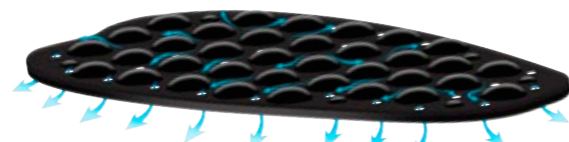

The relief semisphere in the back side of the back protector allows an important increase in airflow and effective heat dissipation.

ENIGMA BODYGUARD • PE02346

Sizes: S/M - L/XL - XXL

Color: W

CE BACK PROTECTOR: CE-EN1621-2 LEVEL 2
CHEST PROTECTOR: CE-EN1621-3 LEVEL 2
SHOULDERS GUARDS: CE-EN1621-1
ELBOW GUARDS: CE-EN1621-1

RISPONDE ALLA NORMATIVA F.M.I. FOR F.M.I. RULES

MADE IN ITALY POWERED BY SIXS POWERED BY SAS-TEC Koroyd body protection systems

BACK PROTECTOR: CE-EN1621-2 LEVEL 2 CHEST PROTECTOR: CE-EN1621-3 LEVEL 2

ENIGMA Bodyguard with SAS TEC/KOROYD protections With their new SK-protection-series UFO combines the positive features of SAS-TEC foam and Koroyd Cores to something completely new: lightweight, breathable and highest damping capacity.

SAS-TEC body protection systems

SAS-TEC - safety made of foam

In contrast to conventional PU foams the viscoelastic PU foam of SAS-TEC is partly made of renewable materials. Its special features include spontaneous response, highest comfort and unique damping performance with excellent nearly linear energy absorption. A very special micro structure of the SAS-TEC foam is responsible for an adaptive damping behavior – the higher the speed of the impact, the higher the resistance of the foam. All these features guarantee the best possible protection for your body.

Koroyd Cores - Performance and Breathability The combination of Koroyd's precise extrusion and unique thermal welding process leads to a structure with both extremely efficient and consistent energy absorption properties. Upon high velocity impacts the cores crush in a completely controlled manner, decelerating the energy from the impact and greatly reducing the final trauma levels. Koroyd's completely open cell construction channels airflow around the rider, without limitation. Koroyd patented technology is integrated into the best sports and protection products that give you the edge.