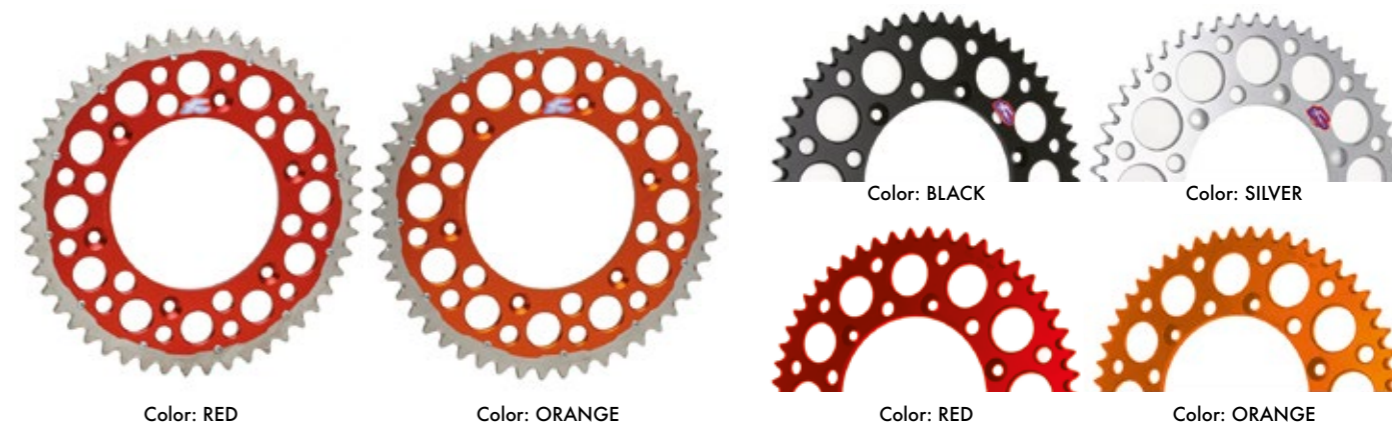

SPROCKET REAR (DIFFERENT DISCOUNT) (BK= BLACK OR=ORANGE RD=RED SI=SILVER)