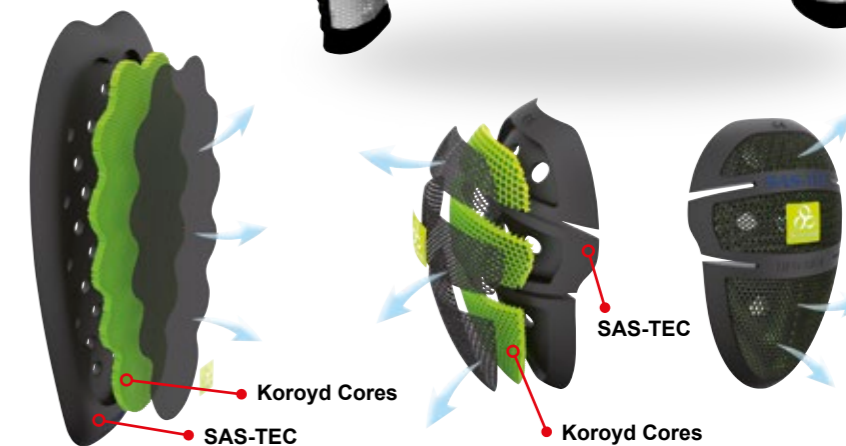

MADE IN ITALY POWERED BY SIXS POWERED BY SAS-TEC Koroyd body protection systems

BACK PROTECTOR: CE-EN1621-2 LEVEL 2 CHEST PROTECTOR: CE-EN1621-3 LEVEL 2

ENIGMA Bodyguard with SAS TEC/KOROYD protections With their new SK-protection-series UFO combines the positive features of SAS-TEC foam and Koroyd Cores to something completely new: lightweight, breathable and highest damping capacity.

SAS-TEC body protection systems

SAS-TEC - safety made of foam

In contrast to conventional PU foams the viscoelastic PU foam of SAS-TEC is partly made of renewable materials. Its special features include spontaneous response, highest comfort and unique damping performance with excellent nearly linear energy absorption. A very special micro structure of the SAS-TEC foam is responsible for an adaptive damping behavior – the higher the speed of the impact, the higher the resistance of the foam. All these features guarantee the best possible protection for your body.

**Koroyd Cores - Performance and Breathability** The combination of Koroyd's precise extrusion and unique thermal welding process leads to a structure with both extremely efficient and consistent energy absorption properties. Upon high velocity impacts the cores crush in a completely controlled manner, decelerating the energy from the impact and greatly reducing the final trauma levels. Koroyd's completely open cell construction channels airflow around the rider, without limitation. Koroyd patented technology is integrated into the best sports and protection products that give you the edge.