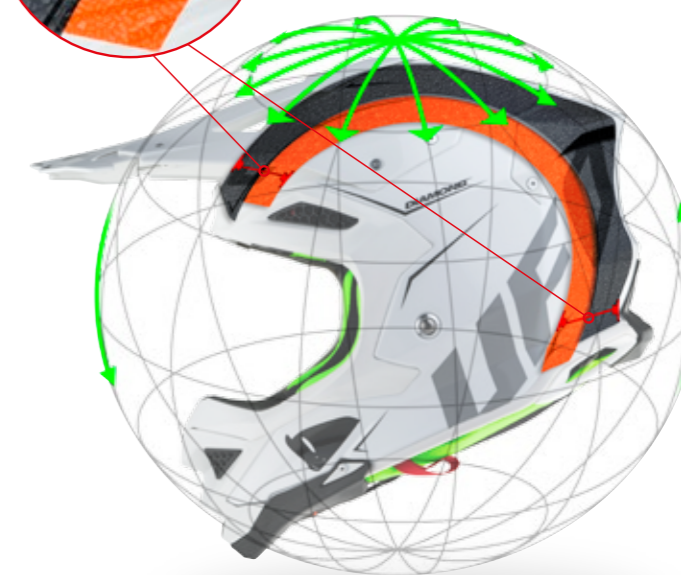

RIAS – Rotation Impact Absorbing System is the revolutionary Diamond helmet technology: In addition to dissipating compression-absorbing shocks like traditional helmets (linear impact), the helmet structure combines innovative technology that dissipates the energy associated with rotational acceleration (rotational impact), reducing tension and providing additional protection for some types of impact. This is all possible thanks to the combined work of the different layers of material used: **The main inner shell** in high density EPS is characterised by a very compact, rigid outer surface (in contact with the outer shell). The inner surface has large grooves that offer a dual function: they provide greater airflow and differentiate impact force dissipation, effectively as if the main layer had two different densities. **Inner oscillating shell**, consisting of low density polypropylene foam (PPE) to provide gradual absorption, was designed to rotate inside the helmet, working in conjunction with the Main inner shell. This system enables multi-directional sliding that also dissipates the energy associated with rotational acceleration, so as to improve protection in case of rotational impact.

RIAS – Rotation Impact Absorbing System