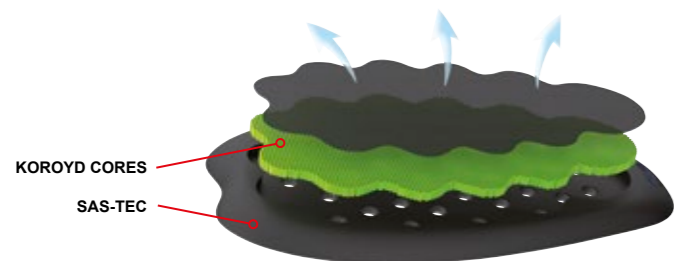

Thanks to its blend of textile fibers, the Carbon Underwear® fabric is just like a breathable barrier that keeps the body temperature constant under all weather conditions. The patented SIXS weave stitch and the polypropylene found in our fabric create a perfect combination: a lower liquid absorption rate and a greater water vapour permeability than other textile fibers. The Carbon Underwear® fabric has the lowest specific weight of all textile fibers on the market. The Carbon Underwear® fabric respects the skin and protects it from bacteria and pollutant dusts. Eliminating the risk of annoying allergies and unpleasant smells. The Carbon Underwear® fabric dries almost instantly, due to its capacity to not absorb liquids and moisture.

- SAS TEC/Koroyd Internal protections on elbows and shoulders
- SAS TEC/Koroyd Internal back protection
- Front protection STF (SAS-TEC Foam)
- Protections removable for washing
- Constant thermoregulation
- Maximum breathability
- Light as a feather
- Bacteriostatic
- Fast drying

Internal protections with SAS TEC/Koroyd technology. Removable for washing