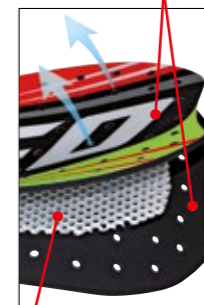

Two Layers in “Microshock” material