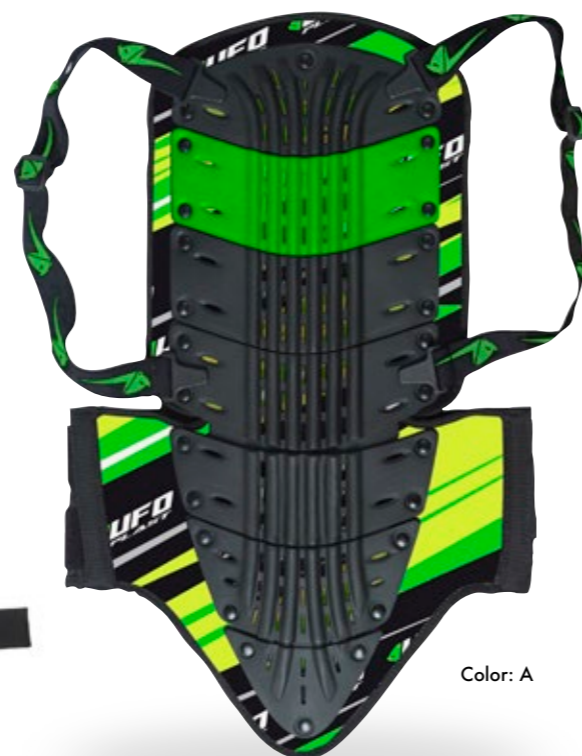

CE BACK PROTECTOR: CE-EN 1621-2 LEVEL 1

"Orion" Back protector with body belt and adjustable straps

Removable internal part

Color: K

Color: A

RAGE BACK PROTECTOR - LONG • PS02341

Sizes: Height over mt. 1,70 Color: K