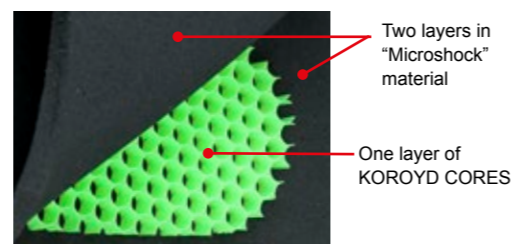

Sizes: For children age 7 - 9 years  
Color: K

ATRAX BACK PROTECTOR FOR KIDS - LONG • PS02382

Sizes: For children age 9 - 12 years  
Color: K

“ATRAX” back protector for kids, with internal multilayer (3 layers) protection made by two layers in “Microshock” material with one layer of KORROYD CORES material inside. Internal protection removable for washing. With body belt and straps.