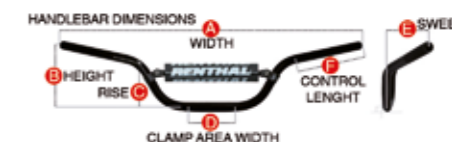

HANDLEBARS FATBAR (DIFFERENT DISCOUNT)

PART NUMBER	DESCRIPTION	COLORS	Dim A	Dim B	Dim C	Dim D	Dim E	Dim F
RE60201BK	Fatbar Yamaha YZ / YZF	Black	801	89	59	125	56	193
RE60301BK	Fatbar Reed / Windham	Black	800	98	74	100	55	187
RE60401BK	Fatbar RC / OEM Honda & Kawasaki	Black	804	104	64	105	54	188
RE60401OR	Fatbar RC / OEM Honda & Kawasaki	Orange	804	104	64	105	54	188
RE60401TT	Fatbar RC / OEM Honda & Kawasaki	Titanium	804	104	64	105	54	188
RE60401RD	Fatbar RC / OEM Honda & Kawasaki	Red	804	104	64	105	54	188
RE60901TT	Fatbar RC high	Titanium	802	120	84	150	56	190
RE60901BK	Fatbar RC high	Black	802	120	84	150	56	190
RE67101BK	Fatbar RC mini / 85cc / CRF 150	Black	754	112	77	85	52	177
RE67201BK	Fatbar Suzuki RM / RMZ & KTM	Black	806	85	51	125	56	190
RE67301BK	Fatbar Trial	Black	819	100	58	80	47	211
RE81901TT	Fatbar Yamaha YZF 450 2007-2012	Black	780	105	70	140	86	210
RE82101BK	Fatbar McGrath / Short / KTM 125-450 2016-2020	Black	813	78	42	150	54	200
RE82101OR	Fatbar McGrath / Short / KTM 125-450 2016-2020	Orange	813	78	42	150	54	200
RE82601BK	Fatbar KTM High	Black	805	95	68	130	42	180
RE82701BK	Fatbar KTM SX-SXF / Husqvarna 2013-2020	Black	811	92	52	117	52	222
RE82701BU	Fatbar KTM SX-SXF / Husqvarna 2013-2020	Blue	811	92	52	117	52	222
RE82701OR	Fatbar KTM SX-SXF / Husqvarna 2013-2020	Orange	811	92	52	117	52	222
RE82701TT	Fatbar KTM SX-SXF / Husqvarna 2013-2020	Titanium	811	92	52	117	52	222
RE83101BK	Fatbar KTM 85 2013-2020	Black	779	88	53	122	50	200
RE83101OR	Fatbar KTM 85 2013-2020	Orange	779	88	53	122	50	200
RECL001	Bar Mounts Honda / Kawasaki / Suzuki (5 mm offset)							
RECL018	Bar Mounts Yamaha (5 mm offset)							

Please note that all dimensions are given in mm