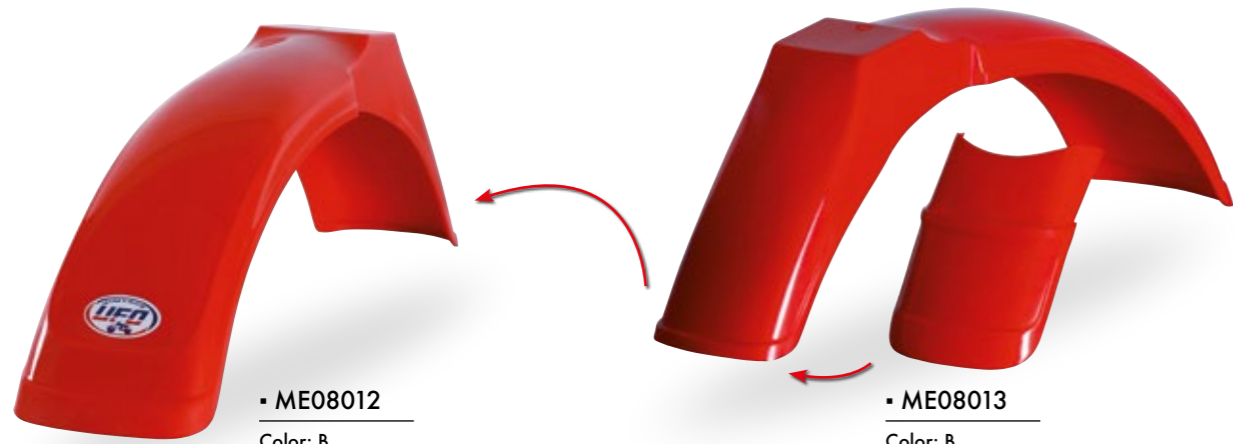

• ME08012

Color: B

100% MADE IN ITALY Beta 250cc-500cc (1979-1980)
Front fender

• ME08013

Color: B

100% MADE IN ITALY Beta 250cc-500cc (1979-1980)
EXTENSION for front fender