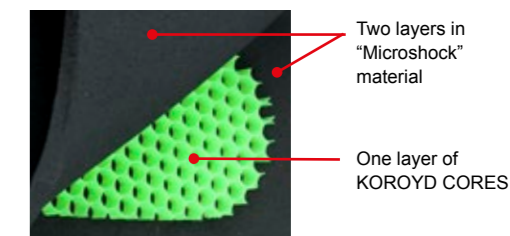

ATRX BACK PROTECTOR - LONG • PS02384

Sizes: Height over mt. 1,75

Color: K

"ATRX" back protector, with internal multilayer (3 layers) protection made by two layers in "Microshock" material with one layer of KOROYD CORES material inside. Internal protection removable for washing. With body belt and straps.