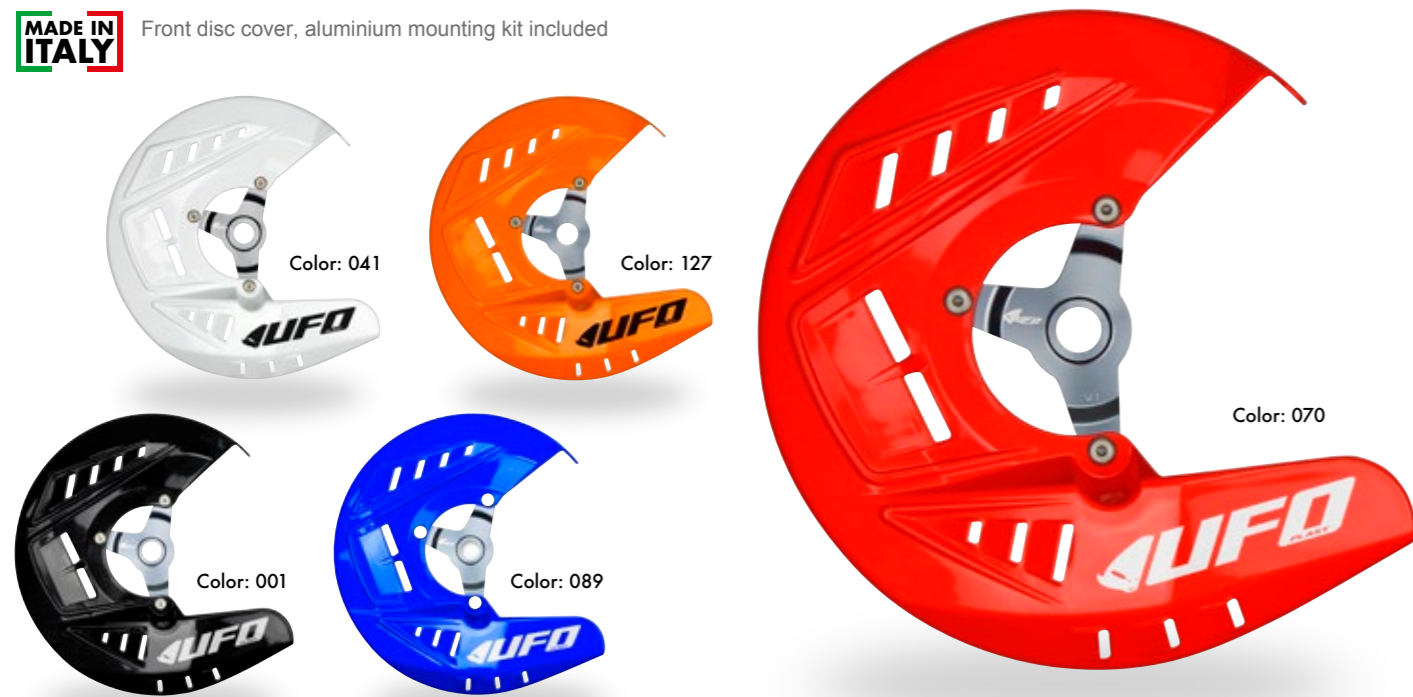

FRONT DISC COVER

Front disc cover, aluminium mounting kit included