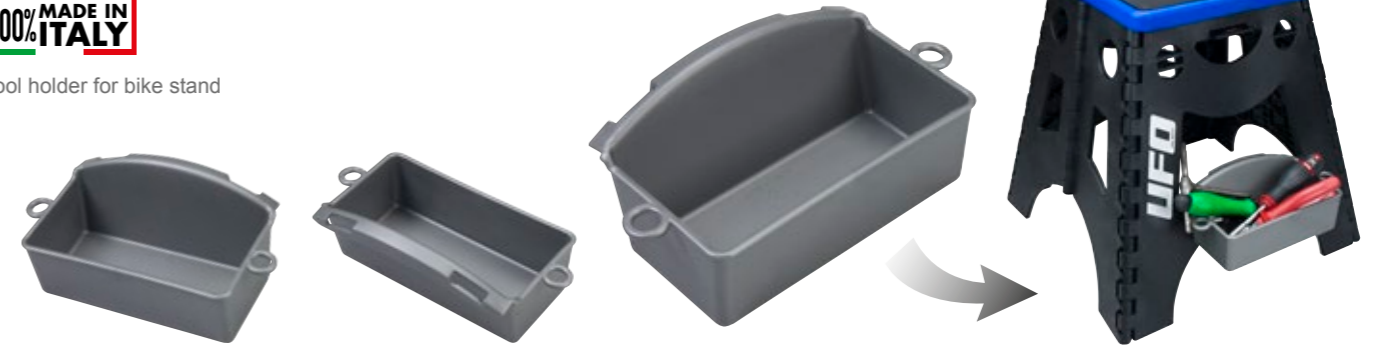

TOOL HOLDER FOR BIKE STAND • AC02429

Tool holder for bike stand

BIKE STAND • AC01952

Quick lifting bike stand