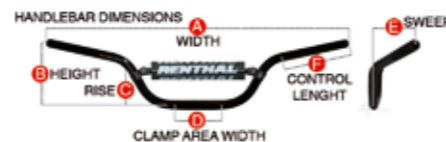

# 7 / 8 H A N D L E B A R

The highest quality material, engineering and craftsmanship have allowed Renthal 7/8 bars to win more championships than any other bar in the world. An exclusive aluminium alloy helps make Renthal Handlebars 20% stronger than any other bar in the world. Renthal 7/8 Handlebars are chosen as original equipment by Honda and Kawasaki.