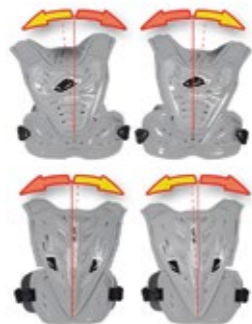

RISPONDE ALLA  
NORMATIVA F.M.I.  
FOR F.M.I. RULES

BACK PROTECTOR:  
CE-EN1621-2  
LEVEL 2

CHEST PROTECTOR:  
CE-EN1621-3  
LEVEL 2

100% MADE IN ITALY

Reactor 2 Evolution chest protector for KIDS is the same as adult version for technical contents, the protector is specifically projected for the as-semblage of the rigid neck protector