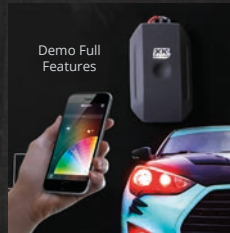

PROMOTIONAL

DISPLAY BOARDS

- Smartphone controlled interactive display.
- 4 Pre-assembled graphic options available.
- Includes pre-wired Smart Brake simulator.
 - Rack cards included.

SPORTS BIKE DISPLAY BOARD