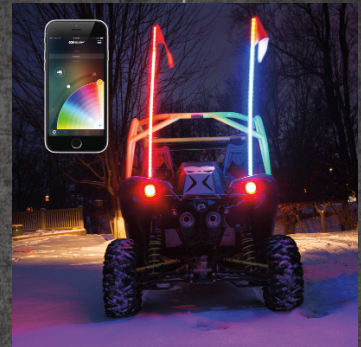

ADVANCED 2PC WHIP

PREMIUM LIGHT COVERAGE

STANDARD UTV KIT 12 TUBES & 16 PODS

Item #: XK-UTV-STA

FEATURES

- 2pc 24in tubes, 10pc 12in tubes, and 16pc compact pods.
- Good for full light coverage on ATV and 2 door UTV underglow.
- XKchrome bluetooth app controlled features.
- All installation accessories included.

ADVANCED UTV KIT 16 TUBES & 18 PODS

Item #: XK-UTV-ADV

FEATURES

- 2pc 24in tubes, 14pc 12in tubes, and 18pc compact pods.
- Good for full light coverage on ATV and 4 door UTV underglow.
- XKchrome bluetooth app controlled features.
- All installation accessories included.

STANDARD WHIP KIT 1 LED WHIP

Item #: XK-WHIP-STA

FEATURES

- 1 ultra-bright LED whip with frosted tube for even glow.
- Perfect for ATV.
- XKchrome bluetooth app controlled features.
- All installation accessories included.

ADVANCED WHIP KIT 2 LED WHIPS

Item #: XK-WHIP-ADV

FEATURES

- 2 ultra-bright LED whips with frosted tube for even glow.
- Perfect for UTV.
- XKchrome bluetooth app controlled features.
- All installation accessories included.