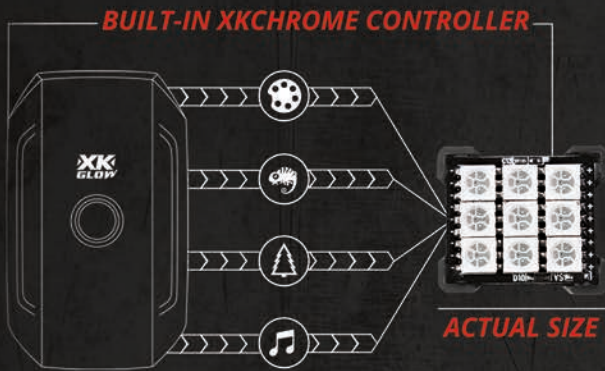

INTERIOR BULB *XKCHROME* SERIES

NEW!
AVAILABLE
NOW!