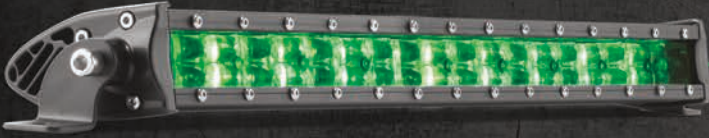

14" RGBW LIGHT BAR

Item #: XK-BAR-14
White: 36W
RGB: 24W