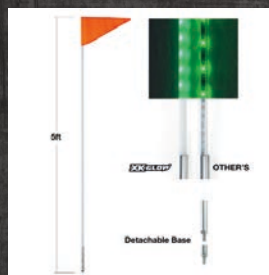

FEATURES

- 2nd gen short extension wire kit.
- Perfect for car, truck, boat and other larger vehicles.

2PC TURN SIGNAL KIT

XK-TURN-MOD-2

FEATURES

- Mode 1: Blinks amber under glow with turn signal.
- Mode 2: White color mode to be used as reverse light or courtesy light.