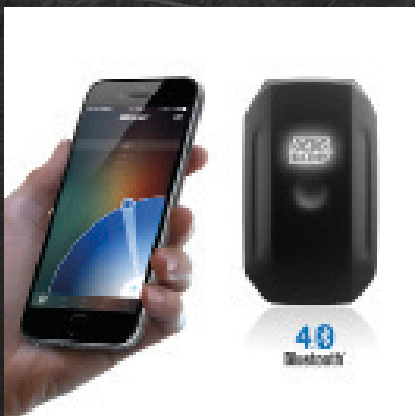

SINGLE COLOR XKCHROME UPGRADE CONTROLLER

Item #: XK-CHROME-SC-KIT

FEATURES

- Universal for 12V single color LEDs.
- Dual zone control. Max 36w per zone.
- Enables XKchrome App features for XKGLOW single color LED or 3rd party LED kits.
- 1 Bluetooth controller + all accessories included.