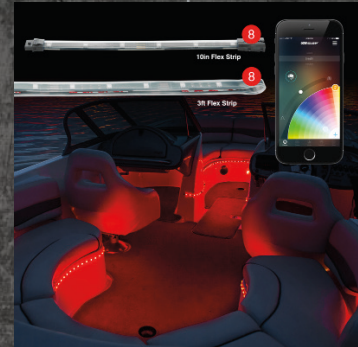

MARINE *XKCHROME* SERIES

STANDARD

ADVANCED

PRO

PREMIUM LIGHT COVERAGE

STANDARD KIT 8PC FLEX STRIP KIT

Item #: XK-BOAT-STA

✔ FEATURES