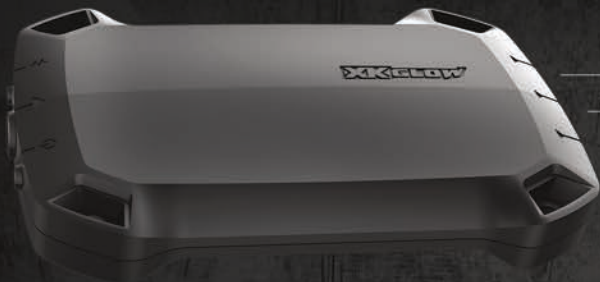

1PC 15" WHEEL RING

Item #: XK-4P-WHEEL

FEATURES

- LED wheel ring light with stealth design and aluminum frame.
- Universal fit for various wheels.
- 15" in diameter.

XK TITAN

3-ZONE HIGH POWER APP CONTROLLER