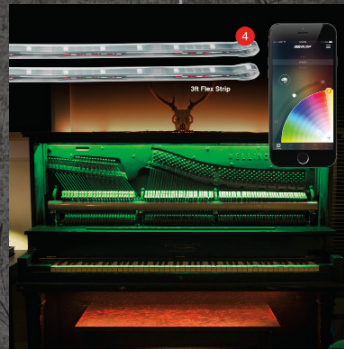

STANDARD FLEX STRIPS