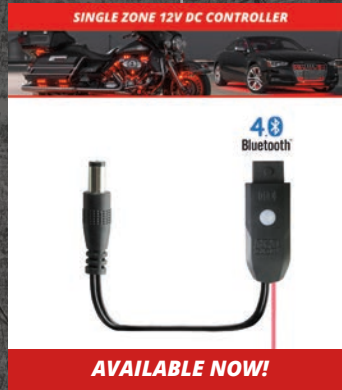

NEW!

ACCESSORIES XKCHROME SERIES

SINGLE COLOR

CHROME

MINI CHROME

MINI CHROME TURN SIGNAL

1PC SINGLE COLOR CONTROLLER

Item #: XK-CHROME-SC-KIT