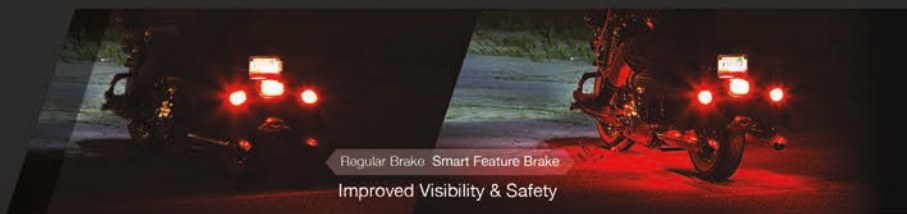

THEME

Over 15 themes included, plus advanced theme DIY creator.

FEATURES

MULTI-ZONE

Each controller contains two independent zones that can run different colors/themes.

MUSIC SYNC

Sync light to the beat of your favorite music, played from your device or sounds picked up via mic.