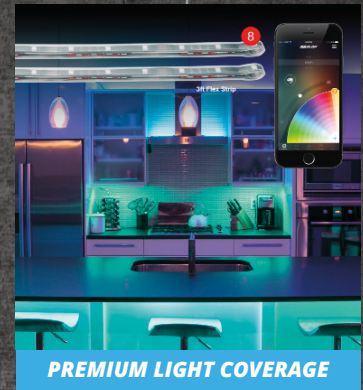

STANDARD TUBES

ADVANCED TUBES

STANDARD FLEX STRIPS

ADVANCED FLEX STRIPS

STANDARD HOME KIT 4PC 12IN TUBES

Item #: XK-HOME-T-STA

FEATURES

- 4pc 12in tubes.
- Good for light coverage of small areas in your home.
- XKchrome bluetooth app controlled features.
- All installation accessories included.