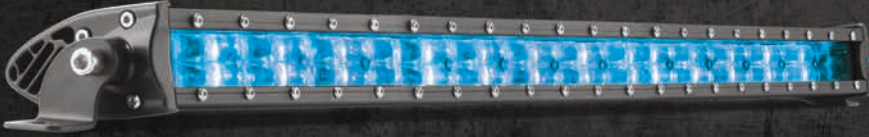

IP67 WATERPROOF

We integrated the controllers into the light bar itself to ensure battle-ready protection from the elements.

14" RGBW LIGHT BAR

Item #: XK-BAR-14
White: 36W
RGB: 24W

20" RGBW LIGHT BAR

Item #: XK-BAR-20
White: 54W
RGB: 36W