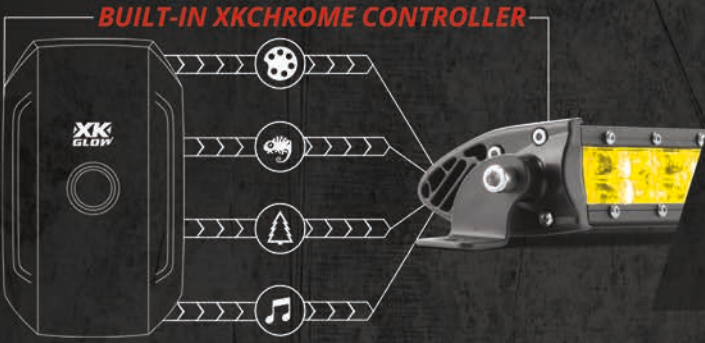

NEW!
AVAILABLE
2018-AUG

RGBW LIGHT BARS *XKCHROME* SERIES

BUILT-IN BLUETOOTH CONTROLLER

RGB and dedicated high power WHITE LED controlled intuitively through one XKchrome App. No complicated wiring. No hassle.