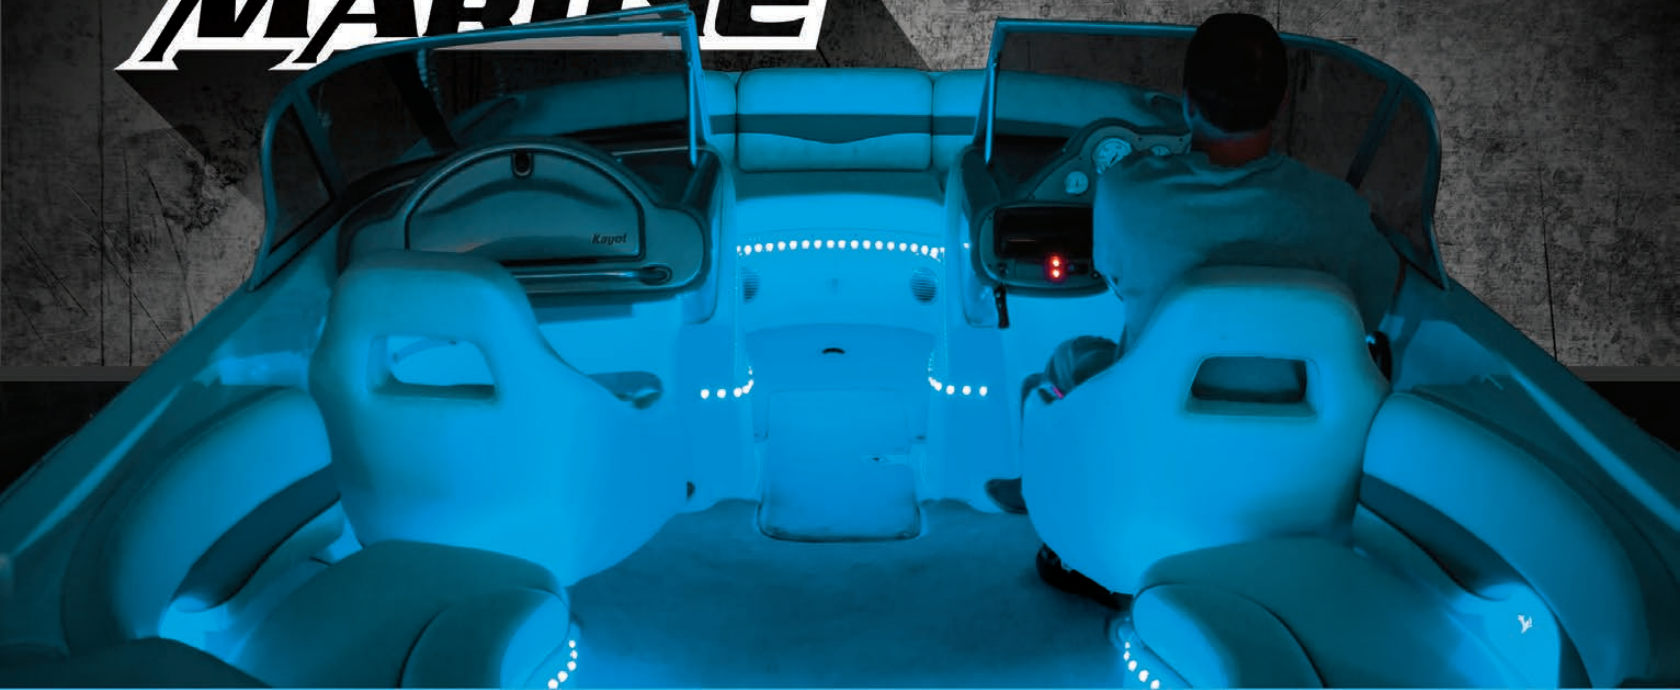

MARINE

THE DESIGN

XKGLOW offers a full line-up for marine LED lighting upgrade. From the latest IP68 underwater transom RGB lighting to the low-profile interior LED strips and pods, you can control them all via the advanced XKchrome app, cast beautiful LED colors into the water and control it with holiday themes or music beats, turning your boat to an instant party. You could even turn the trailer into airstrip with our unique boat trailer runway lighting. Playing light with water has never been so fun.

TRANSOM LIGHT

Ultra bright color changing underwater light + XKchrome app features.

PRODUCT SERIES

TRAILER LIGHTS

Dock your boat like landing an airplane in the dark. Remote control 15 color. Unique runway style chasing pattern.

7 COLOR SERIES

7 solid color remote control accent lighting for boat interior.

XKCHROME

App controlled lighting series.