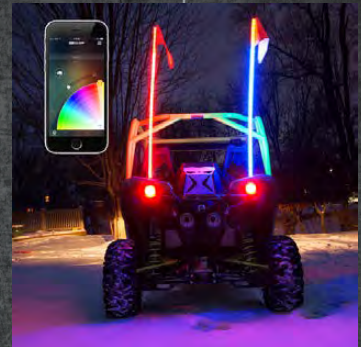

ADVANCED 2PC WHIP