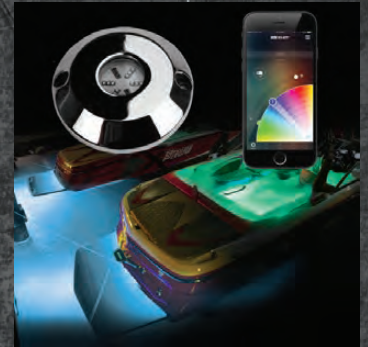

MARINE *XKCHROME* SERIES

STANDARD

ADVANCED

PRO

TRANSOM

PREMIUM LIGHT COVERAGE

STANDARD KIT 8PC FLEX STRIP KIT

Item #: XK-BOAT-STA

FEATURES

- 4pc 10in flex strips + 4pc 36in flex strip.
- Waterproof plug & play design.
- Great for small-medium boat.
- XKchrome bluetooth app controlled features.

ADVANCED KIT 12PC FLEX STRIP KIT

Item #: XK-BOAT-ADV

FEATURES

- 6pc 10in flex strips + 6pc 36in flex strip.
- Waterproof plug & play design.
- Great for medium-large boat.
- XKchrome bluetooth app controlled features.

PRO KIT 16PC FLEX STRIP KIT

Item #: XK-BOAT-PRO

FEATURES

- 8pc 10in flex strips + 8pc 36in flex strip.
- Waterproof plug & play design.
- Great for large boat with full interior light coverage.
- XKchrome bluetooth app controlled features.

36W TRANSOM LIGHT IP68 UNDERWATER

Item #: XK-TRANSOM

FEATURES

- IP 68 waterproof.
- 36W RGB ultra bright LEDs.
- Premium quality anti-corrosion stainless steel.
- XKchrome bluetooth app controlled features.