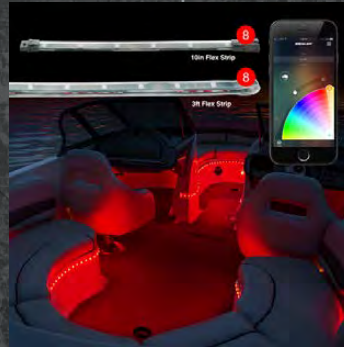

MARINE *XKCHROME* SERIES

STANDARD

ADVANCED

PRO

TRANSOM

PREMIUM LIGHT COVERAGE

STANDARD KIT 8PC FLEX STRIP KIT

Item #: XK-BOAT-STA

FEATURES

- 4pc 10in flex strips + 4pc 36in flex strip.
- Waterproof plug & play design.
- Great for small-medium boat.
- XKchrome bluetooth app controlled features.

ADVANCED KIT 12PC FLEX STRIP KIT

Item #: XK-BOAT-ADV

FEATURES

- 6pc 10in flex strips + 6pc 36in flex strip.
- Waterproof plug & play design.
- Great for medium-large boat.
- XKchrome bluetooth app controlled features.

PRO KIT 16PC FLEX STRIP KIT

Item #: XK-BOAT-PRO

FEATURES

- 8pc 10in flex strips + 8pc 36in flex strip.
- Waterproof plug & play design.
- Great for large boat with full interior light coverage.
- XKchrome bluetooth app controlled features.

36W TRANSOM LIGHT IP68 UNDERWATER

Item #: XK-TRANSOM

FEATURES

- IP 68 waterproof.
- 36W RGB ultra bright LEDs.
- Premium quality anti-corrosion stainless steel.
- XKchrome bluetooth app controlled features.