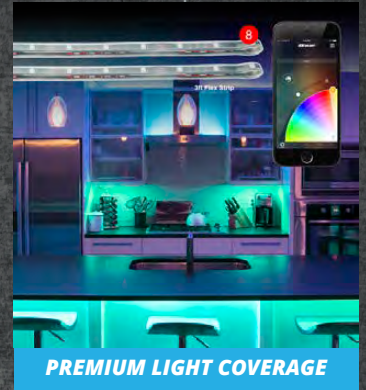

ADVANCED FLEX STRIPS