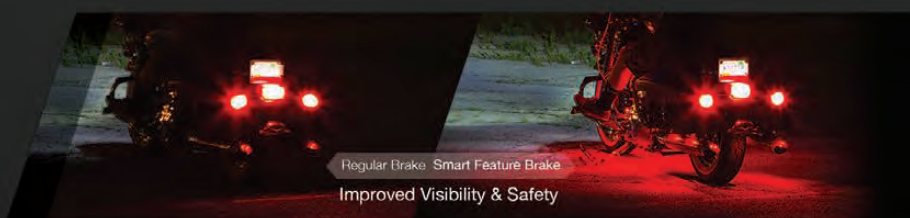

MARINE

XKCHROME

MOTORCYCLE, CAR, OFFROAD & MARINE

Designed and Engineered in USA - Patent Pending

THE DESIGN

XKchrome is a revolutionary product that pushes LED lighting into a new era. Using the visually stunning, easy-to-use mobile app and bluetooth 4.0, you can customize everything at your in-gertips. XKchrome utilizes various sensors in your phone to bring dynamics to the light. The Chameleon feature instantly changes your vehicle to whatever color you see. The Music Sync feature makes the light dance to what-ever rhythm you hear. With XKchrome, the vehicle essentially becomes part of you and extends your self-expression into whole new dimensions.

THEME 🎨

Over 15 themes included, plus advanced theme DIY creator.

FEATURES

MULTI-ZONE 🎨

Each controller contains two independent zones that can run different colors/themes.

MUSIC SYNC 🎵

Sync light to the beat of your favorite music, played from your device or soundw picked up via mic.