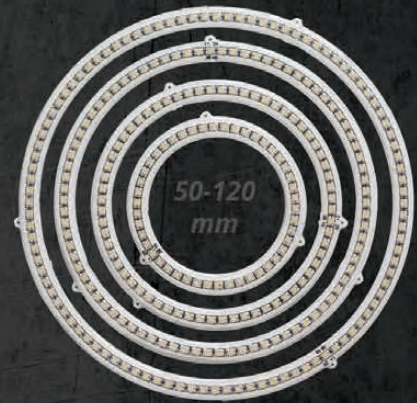

MICRO SMD LED

Built with micro SMD LED that is only 1/4 size of the "5050" LED, XKGLOW halo is low profile and produces an even and continuous glowing effect.

50-120MM SIZE RANGE

Big or small, XKGLOW halo series has you covered.