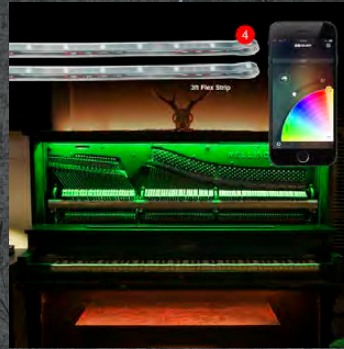

STANDARD FLEX STRIPS