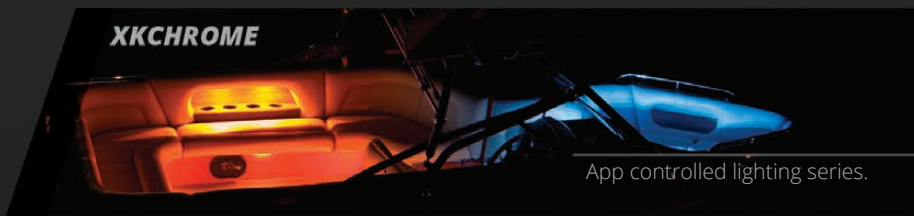

XKCHROME

App controlled lighting series.