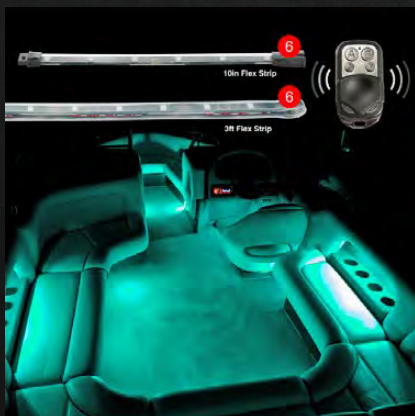

REMOTE CONTROL SEVEN COLOR 12PC LIGHT KIT

Item #: XK074012

FEATURES

- •6pc 10in flex strip, and 6pc 3ft flex strip.
- •4-key wireless control (on/off; color change; speed; chasing; breath effect)
- •2nd generation plug-n-play design. 60% less installation time.
- •All installation accessories included.