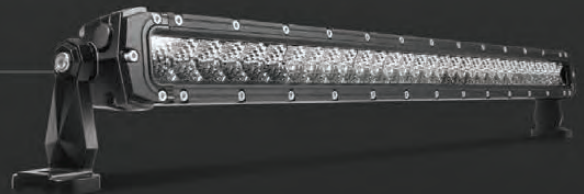

PRODUCT SERIES

RAZOR LIGHTBAR

Build 5w CREE LED and single row design. Low profile. Special green hunting edition available.