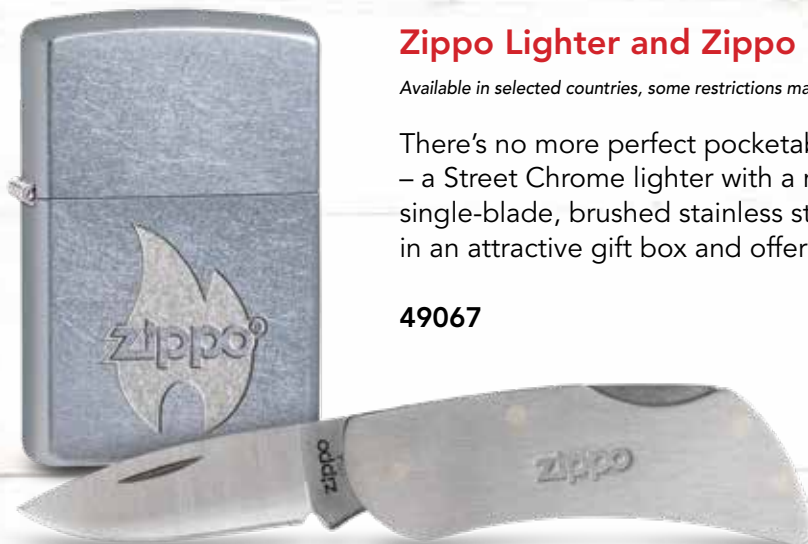

Zippo Lighter and Zippo Knife Gift Set

Available in selected countries, some restrictions may apply.

There's no more perfect pocketable pairing than two hardworking tools – a Street Chrome lighter with a minimalist design along with a Zippo single-blade, brushed stainless steel lockback pocket knife are packaged in an attractive gift box and offer refined practicality.

49067