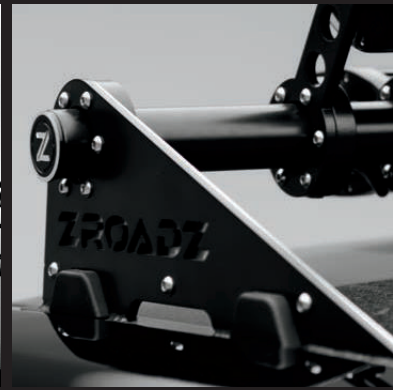

NISSAN TITAN		
---------------------	--	--

2016-2016	Z337581	Brackets Only
2016-2016	Z337581-KIT-C	50" Curved

REAR ROOF MODULAR MOUNTS

DELUXE MODULAR ROOF RACK

FEATURES:

- Configurable w/ forward, side, and rear facing mounts.
- Customize and adaptable modular accessory mounting.
- Patent pending designed components.
- Vehicle specific designs for popular truck models.
- Powder-coated 20% gloss black finish.
- Lifetime warranty.

**2014-2016 GMC SIERRA
REAR ROOF MOUNTS
Z350050**

FRONT ROOF MOUNT ACCESSORIES

Z330001	Side Mount Brackets. Use w/Z30BC14W36 Pod Lights
---------	---

MODULAR REAR ROOF RACK ACCESSORIES

Z350002	Dual Stack Light Bar Adapter
Z350003	Universal Accessory Mount