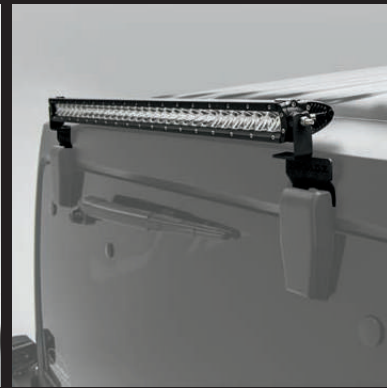

2007-2016 JEEP WRANGLER JK
REAR TAIL LAMP CAGE MOUNTS - (2) 3" LEDS
Z384811-KIT

MODULAR REAR ROOF RACK and MEGAWATT KITS

50" BAR

LED LIGHTS

FITS JEEP JK WRANGLER HARD TOP MODELS

Z350050-JK	Brackets Only, (2) Z350003 included
Z350050-JK-KIT-A	(1) 40" (1) 30" (2) 3"
Z350050-JK-KIT-B	(1) 40" (1) 20" (2) 3"

PT #

LED LIGHTS

REAR WINDOW HINGE

FITS JEEP JK WRANGLER HARD TOP MODELS

Z394811-KIT	(2) 6" SLIM LED BARS
Z394812-KIT	(1) 30" SLIM LED BAR

REAR TAIL LAMP CAGE MOUNT

Z384811	Not Included
Z384811-KIT	(2) 3" LED Pods

REAR TAIL LAMP TOP MOUNT

Z384812	Not Included
Z384812-KIT	(2) 3" LED Pods