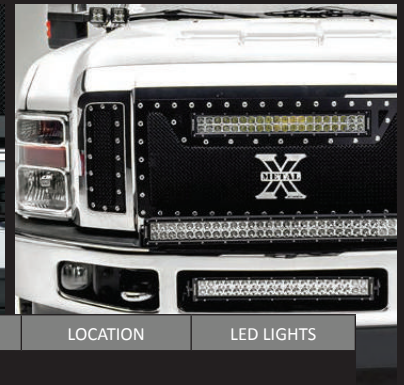

FRONT BUMPER LED MOUNTS

BOLT-ON BUMPER BRACKETS

FEATURES:

- No Drill installation.
- Bolts-on using factory mounting points.
- Available in complete kits or brackets only.
- Vehicle specific designs for all popular truck models.
- Strong support steel plates for 360 stability.
- Powder-coated 20% gloss black finish.
- Lifetime warranty.

**2014-2016 TOYOTA TUNDRA
FRONT ROOF MOUNTS
Z339641-KIT-C**

YEAR	PT #	LOCATION	LED LIGHTS

CHEVROLET COLORADO			
2015-2016	Z322671	Above Bumper	Not Included
2015-2016	Z322671-KIT	Fog Lamp	(2) 3" LED Light Pods

CHEVROLET SILVERADO 1500			
2016-2016	Z322082	Above Bumper	Not Included
2016-2016	Z322082-KIT	Above Bumper	(1) 30" LED Light Bar
2007-2013	Z322051	Above Bumper	Not Included
2007-2013	Z322051-KIT	Above Bumper	(1) 30" LED Light Bar

CHEVROLET SILVERADO 2500/3500			
2015-2016	Z321221	Above Bumper	Not Included
2015-2016	Z321221-KIT	Above Bumper	(1) 30" LED Light Bar

DODGE RAM 2500/3500			
2010-2016	Z324521	Center Opening	Not Included
2010-2016	Z324522	Center Opening	Not Included
2010-2016	Z324521-KIT	Center Opening	(1) 20" LED Light Bar
2010-2016	Z324522-KIT	Center Opening	(1) 30" LED Light Bar

YEAR	PT #	LOCATION	LED LIGHTS

FORD F150 RAPTOR			
2010-2014	Z325651	Side Openings	Not Included
2010-2014	Z325651-KIT	Side Openings	(2) 6" LED Light Bars
2010-2014	Z325661	Center Opening	Not Included
2010-2014	Z325661-KIT	Center Opening	(1) 20" LED Light Bar
2010-2014	Z325671	Side Openings	Not Included
2010-2014	Z325671-KIT	Side Openings	(4) 3" LED Pods

FORD F250/350			
2008-2010	Z325632	Center Opening	Not Included
2008-2010	Z325632-KIT	Center Opening	(1) 20" LED Light Bar
2008-2010	Z325631	Above Bumper	Not Included
2008-2010	Z325631-KIT	Above Bumper	(1) 30" LED Light Bar