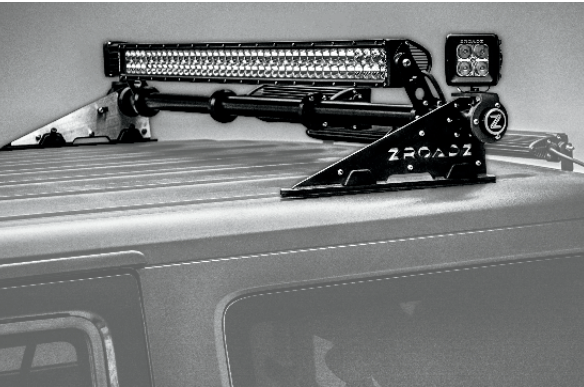

MODULAR REAR ROOF RACK and MEGAWATT KITS

50" BAR

LED LIGHTS

FITS JEEP JK WRANGLER HARD TOP MODELS

Z350050-JK	Brackets Only, (2) Z350003 included
Z350050-JK-KIT-A	(1) 40" (1) 30" (2) 3"
Z350050-JK-KIT-B	(1) 40" (1) 20" (2) 3"

PT #

LED LIGHTS

REAR WINDOW HINGE

FITS JEEP JK WRANGLER HARD TOP MODELS

Z394811-KIT	(2) 6" SLIM LED BARS
Z394812-KIT	(1) 30" SLIM LED BAR

REAR TAIL LAMP CAGE MOUNT

Z384811	Not Included
Z384811-KIT	(2) 3" LED Pods

REAR TAIL LAMP TOP MOUNT

Z384812	Not Included
Z384812-KIT	(2) 3" LED Pods