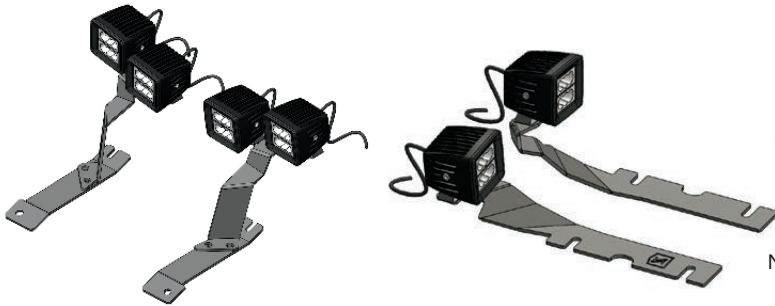

YEAR	PT #	LED LIGHTS
------	------	------------

FORD F150 RAPTOR		
2010-2014	Z365601	Not Included
2010-2014	Z365601-KIT2	(2) 3" LED Pods
2010-2014	Z365601-KIT4	(4) 3" LED Pods

FORD F250/350		
2011-2015	Z365461	Not Included
2011-2015	Z365461-KIT2	(2) 3" LED Pod
2011-2015	Z365462	Not Included
2011-2015	Z365462-KIT4	(4) 3" LED Pods
2008-2010	Z365631	Not Included
2008-2010	Z365631-KIT2	(2) 3" LED Pods
2008-2010	Z365631-KIT4	(4) 3" LED Pods

HOOD HINGE LED MOUNTS

BOLT-ON A-PILLAR BRACKET KITS

FEATURES:

- Utilizes OEM hood hinge mounts and hardware.
- Configurable w/ (1) and/or (2) 3" LED Light Pods per side
- Vehicle specific designs for popular truck models.
- No cutting / No drilling / No welding.
- Powder-coated 20% gloss black finish.
- Lifetime warranty.

**UNIVERSAL BODY PANEL
EDGE CLAMP:**
CLAMPS TO PANEL EDGE - UP TO 3/16"
Z390002

**ADD ON ACCESSORY:
DUAL POD ADAPTER**
MOUNTS (2) LED PODS TO HOOD HINGE
Z360002

100% BOLT-ON INSTALLATION

YEAR	PT #	LED LIGHTS
------	------	------------