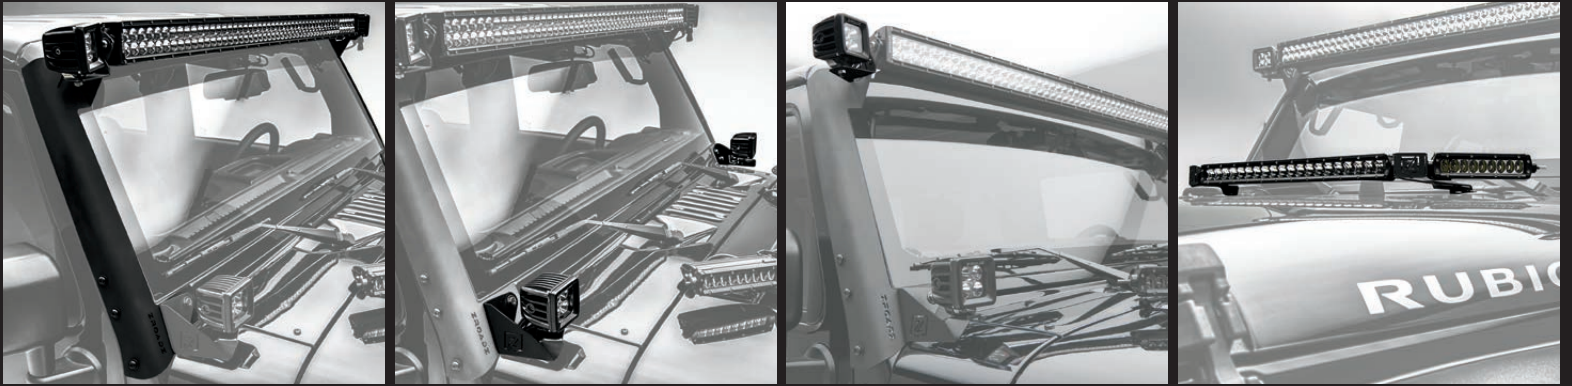

2007-2016 JEEP WRANGLER JK
A-PILLAR MOUNTS - (2) 3" LED PODS
Z374814-KIT

100% BOLT-ON INSTALLATION

PT #	LED LIGHTS
FRONT ROOF MOUNT	
Z374811	Not Included
Z374811-KIT-S	52" LED Light Bar
FRONT ROOF ACCESSORY SIDE MOUNTS	
Z334811	Not Included
Z334811-KIT	(2) 3" LED Pods
A PILLAR LOWER MOUNTS	
Z374814	Not Included
Z374814-KIT	(2) 3" LED Pods
FRONT HOOD HINGE	
Z344811-KIT	(1) 30" LED LIGHT BAR
Z344813-KIT	(1) 30" (2) 6" SLIM LEDS
FRONT NOSE MOUNT	
Z344821	Not Included
Z344821-KIT	(1) 30" LED LIGHT BAR